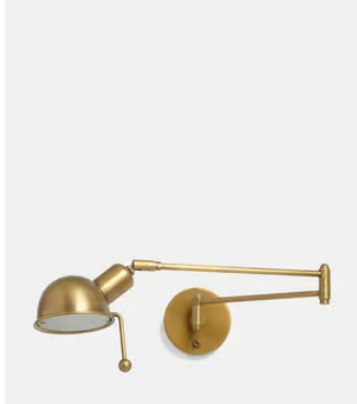

## Reade Bedside, Antique Brass

**\$425** Regular price

**\$361** Member price

The Reade was designed for Soho House Chicago and is now used everywhere from Babington to Soho Farmhouse, due to its versatility and classic design. With a nod to 1950s studio wall lights, it combines Mid Century style with modern functionality and is ideal for a bedside or reading corner.

### Dimensions

**Dimensions:** H16.15 x W11 x D74cm / H6.4 x W4.3 x D29.1"

**Weight:** 2kg / 4.4lbs

**Packaged weight:** 2kg / 4.4lbs

### Details

**Materials:** Steel

**Recommended Bulb Type:** EDISON SCREW, E12 SES PYGMY HALOGEN UP TO 25W OR LED 4W

**Number of Bulbs:** 1

**Self Assembly Required:** N

**Max Cable/Chain Length:** N/A

**Height Adjustable:** Y