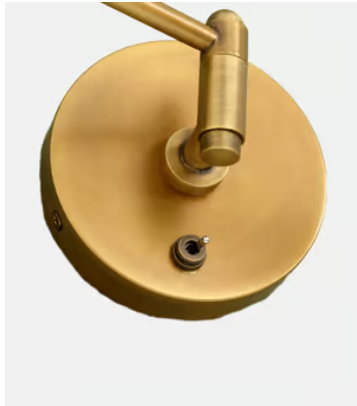

## Reade Bedside, Antique Brass

**\$425** Regular price

**\$361** Member price

The Reade was designed for Soho House Chicago and is now used everywhere from Babington to Soho Farmhouse, due to its versatility and classic design. With a nod to 1950s studio wall lights, it combines Mid Century style with modern functionality and is ideal for a bedside or reading corner.

### Dimensions

**Dimensions:** H16.15 x W11 x D74cm / H6.4 x W4.3 x D29.1"

**Weight:** 2kg / 4.4lbs

**Packaged weight:** 2kg / 4.4lbs

### Details

**Materials:** Steel

**Recommended Bulb Type:** EDISON SCREW, E12 SES PYGMY HALOGEN UP TO 25W OR LED 4W

**Number of Bulbs:** 1

**Self Assembly Required:** N

**Max Cable/Chain Length:** N/A

**Height Adjustable:** Y