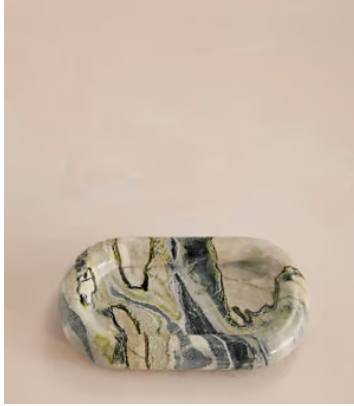

SOHO HOME

Adley Catchall, Floral Jade

\$165 Regular price

\$140 Member price

A mix of green, blue, black and white veining across the Floral Jade marble makes each piece unique.

Inspired by the interiors of Soho House Rome, the Adley catchall is carved from a richly coloured Floral Jade marble, creating a simple silhouette designed to hold jewellery or to be used as a standalone decor piece.

Dimensions

Dimensions: H3 x W23 x D15cm / H1 x W9 x D6"

Weight: 1kg / 2.2lbs

Packaged weight: 1kg / 2.2lbs

Details

Assembly required: No

Composition: Marble

Care instructions: Wipe clean with a damp cloth.