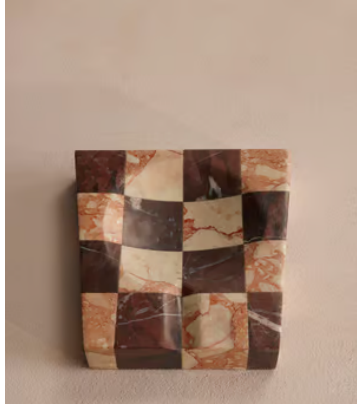

SOHO HOME

Calabria Check Marble Ashtray, Pink & Red

\$125 Regular price

\$106 Member price

Tonal pieces of solid Rosso Levanto and Breccia Pernice marbles create a chequerboard pattern.

Inspired by the tiled floors in Soho House Bangkok, our Calabria ashtray is characterised by a chequered pattern created by piecing together solid segments of tonal pink Breccia Pernice and deep red Rosso Levanto marbles.

Dimensions

Dimensions: H3 x W16 x D16cm / H1 x W6 x D6"

Weight: 2kg / 4.4lbs

Packaged weight: 2kg / 4.4lbs

Details

Assembly required: No

Composition: Rosso Levanto and Breccia Pernice marble

Care instructions: Clean with soft dry cloth only. Do not submerge or soak in water.