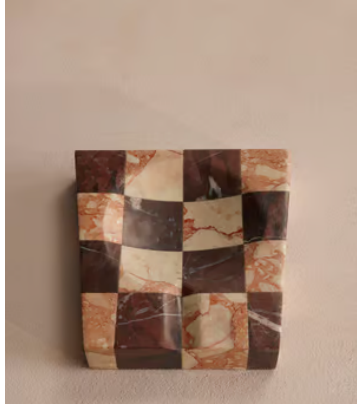

SOHO HOME

Calabria Check Marble Ashtray, Pink & Red

$125 Regular price

$106 Member price

Tonal pieces of solid Rosso Levanto and Breccia Pernice marbles create a chequerboard pattern.

Inspired by the tiled floors in Soho House Bangkok, our Calabria ashtray is characterised by a chequered pattern created by piecing together solid segments of tonal pink Breccia Pernice and deep red Rosso Levanto marbles.

Dimensions

Dimensions: H3 x W16 x D16cm / H1 x W6 x D6"

Weight: 2kg / 4.4lbs

Packaged weight: 2kg / 4.4lbs

Details

Assembly required: No

Composition: Rosso Levanto and Breccia Pernice marble

Care instructions: Clean with soft dry cloth only. Do not submerge or soak in water.