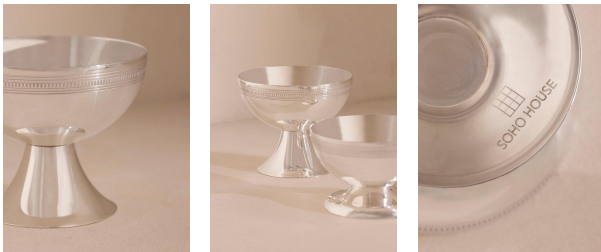

SOHO HOME

Rochester Silver Coupe, Tall , 3 Micron

\$91 Regular

\$77 Membership

Sizes

Tall, low

Product details

Designed to serve desserts or appetisers, this coupe is crafted from intricately engraved, sterling silver-plated stainless steel. Finished with intricate, etched detailing inspired by the interiors of Soho Mews House, the Rochester coupe make san elegant addition to your dinner table. It is crafted from stainless steel plated with 3-micron sterling silver for durability.

Dimensions

Product dimensions: H8 x W10 x D9.6cm / H3.1 x W3.9 x D3.8"

Product weight: 0.2kg / 0.4lbs

Packaged or boxed weight: 1kg / 2.2lbs

Details

Care instructions: Handwash only. Not safe for dishwashers, ovens or microwaves.