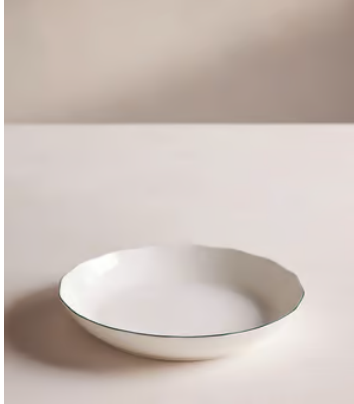

## Scalloped Pasta Bowl, Set of 4 , Green Rim

**\$115** Regular price

**\$98** Member price

Made from fine bone china with a high-shine finish that creates an almost translucent effect.

Designed for Soho Mews House, this set of Scalloped pasta bowls is crafted from durable fine bone china with a glossy finish. The subtle waved rims are highlighted by a solid green, hand-painted border.