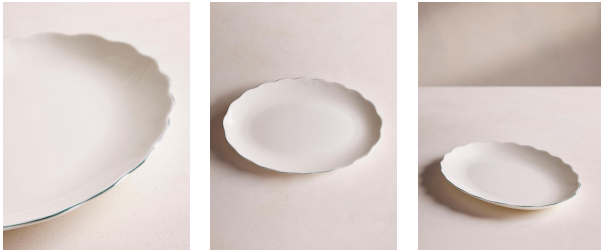

SOHO HOME

Scalloped Oval Dish, Large, Green Rim

\$85 Regular

\$72 Membership

Available in

Oval, Oval Dish, Small

Product details

Made from fine bone china with a high-shine finish that creates an almost translucent effect. Designed for Soho Mews House, this Scalloped dish is crafted from durable fine bone china with a glossy finish. Its subtle waved rim is highlighted by a solid green, hand-painted border.

Dimensions

Product dimensions: H3 x W37 x D27cm / H1.3 x W14.6 x D10.6"

Product weight: 1kg / 2.2lbs

Packaged or boxed weight: 14.6kg / 32.2lbs

Details

Care instructions: Dishwasher safe and Microwave Safe