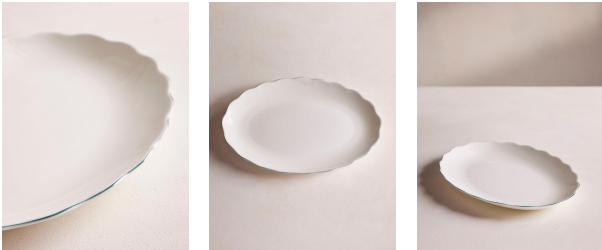

## Scalloped Oval Dish, Large, Green Rim

\$85 Regular

\$72 Membership

Available in

Oval, Oval Dish, Small

Product details

Made from fine bone china with a high-shine finish that creates an almost translucent effect. Designed for Soho Mews House, this Scalloped dish is crafted from durable fine bone china with a glossy finish. Its subtle waved rim is highlighted by a solid green, hand-painted border.

Dimensions

Product dimensions: H3 x W37 x D27cm / H1.3 x W14.6 x D10.6"

Product weight: 1kg / 2.2lbs

Packaged or boxed weight: 1kg / 2.2lbs

Details

Care instructions: Dishwasher safe and Microwave Safe

Composition: 43% Bone Ash