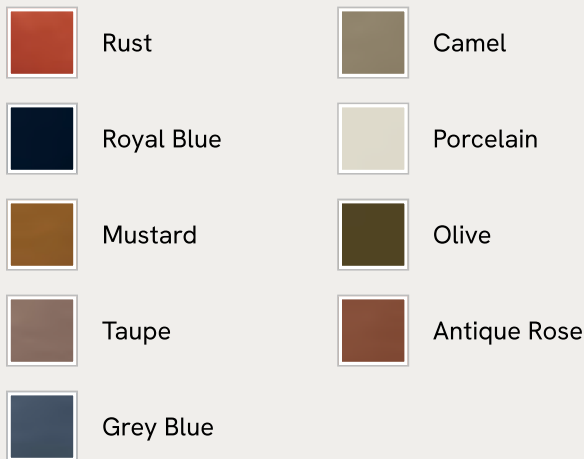

Available in 9 velvets

Available in 2 sizes

Queen (H147 x W175 x D226cm / H58 x W69 x D89")

King (H147 x W173 x D223cm / H58 x W50 x D88")

Dimensions

Dimensions: H147 x W173 x D223cm / H58 x W50 x D88"

Weight: 104kg / 229.3lbs

Number of boxes: 3

- **Box 1:** H52 x W234 x D28cm / H20.5 x W92.1 x D11"
- **Box 2:** H49 x W227 x D17cm / H19.3 x W89.4 x D6.7"
- **Box 3:** H171 x W224 x D19cm / H67.3 x W88.2 x D7.5"

Details

Assembly required: Yes

Clearance: 9.4"

Composition: Poplar Wood, Plywood, Velvet

Fabric: 85% Cotton, 15% Cotton (100% Cotton Pile)

Feet: Plastic glide

Filling: Foam

Finish: Walnut, antique brass and velvet

Footboard dimensions: H15 x W81 x D5.5 inches

Frame: Walnut wood

Hardware: Brass feet

Headboard dimensions: H52 x W81 x D30 inches

Mattress size: US King

Removable legs: No

Care instructions: Professional upholstery cleaning