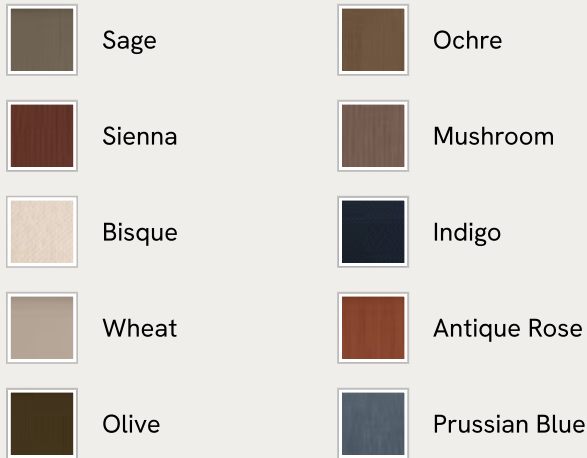

## Mika Bed, King, Velvet, Rust, US

**\$5,595** Regular price

**\$4,756** Member price

Fully upholstered in natural linen, a curved headboard surrounded by bobbin detailing creates a focal point for your bedroom.

Mirroring the styles seen in Soho House Nashville with its curved headboard, the Mika bed is carved from solid turned timber surrounded by intricate bobbin detailing. Fully upholstered in natural linen that comes in our full made-to-order palette, it's trimmed with a matching valance.

### Available in 10 linens

### Available in 9 velvets