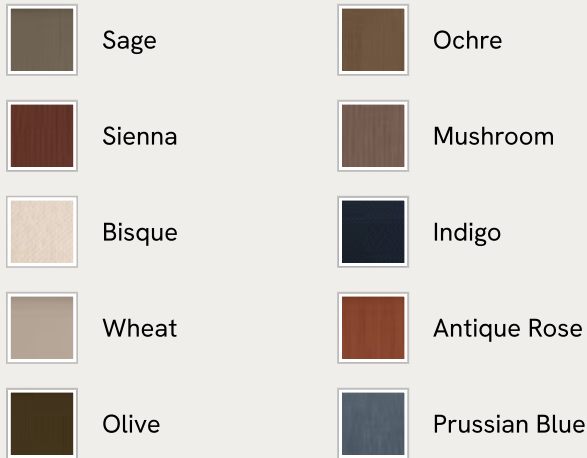

## Mika Bed, Queen, Velvet, Olive, US

**\$5,395** Regular price

**\$4,586** Member price

Fully upholstered in natural linen, a curved headboard surrounded by bobbin detailing creates a focal point for your bedroom.

Mirroring the styles seen in Soho House Nashville with its curved headboard, the Mika bed is carved from solid turned timber surrounded by intricate bobbin detailing. Fully upholstered in natural linen that comes in our full made-to-order palette, it's trimmed with a matching valance.

### Available in 10 linens

### Available in 9 velvets