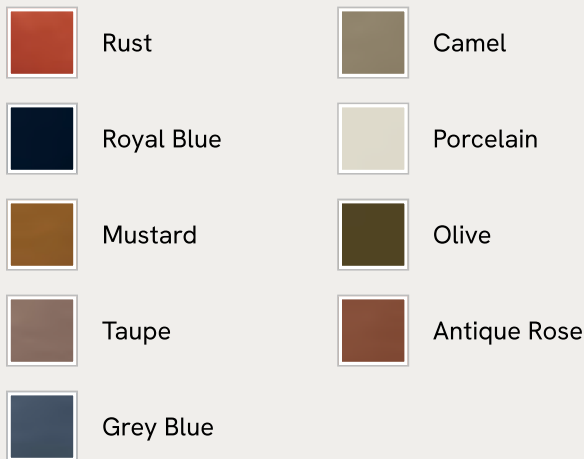

Available in 9 velvets

Available in 2 sizes

King (H147 x W173 x D223cm / H58 x W50 x D88")

Queen (H147 x W175 x D226cm / H58 x W69 x D89")

Dimensions

Dimensions: H147 x W175 x D226cm / H58 x W69 x D89"

Weight: 92kg / 202.8lbs

Number of boxes: 3

- **Box 1:** H52 x W234 x D28cm / H20.5 x W92.1 x D11"
- **Box 2:** H49 x W186 x D17cm / H19.3 x W73.2 x D6.7"
- **Box 3:** H171 x W183 x D19cm / H67.3 x W72 x D7.5"

Details

Assembly required: Yes

Clearance: 9.4"

Composition: Poplar Wood, Plywood, Velvet

Fabric: 85% Cotton, 15% Cotton (100% Cotton Pile)

Feet: Plastic glide

Filling: Foam

Finish: Walnut, antique brass and velvet

Footboard dimensions: H15 x W65 x D5.5 inches

Frame: Walnut wood

Hardware: Brass feet

Headboard dimensions: H52 x W65 x D30 inches

Mattress size: US Queen

Removable legs: No

Care instructions: Professional upholstery cleaning