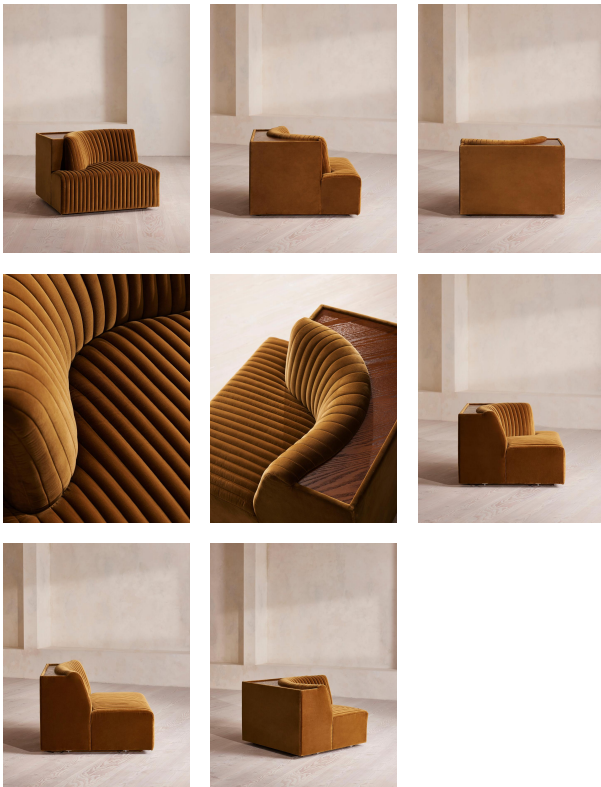

Dimensions

Product dimensions: H74 x W102 x D102cm / H29 x W80 x D40"

Product weight: 40kg / 88.2lbs