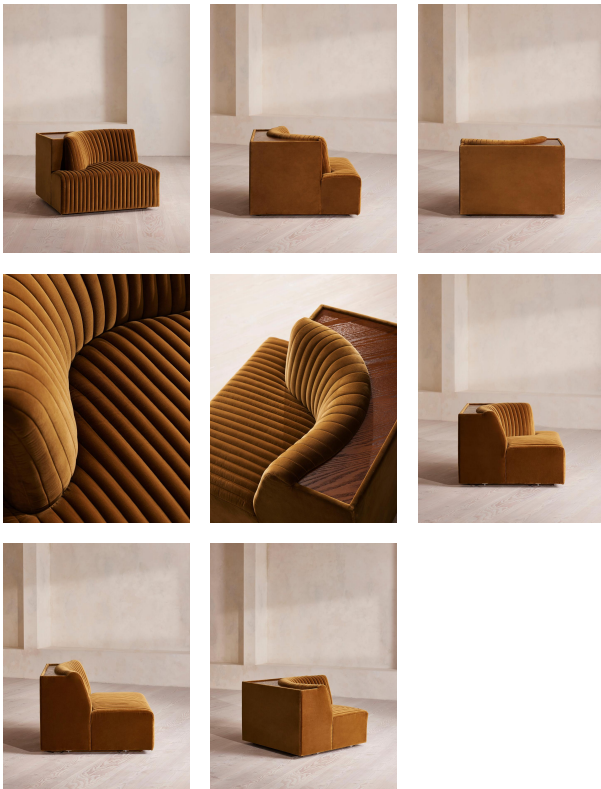

Dimensions

Product dimensions: H74 x W102 x D102cm / H29 x
W80 x D40"

Product weight: 40kg / 88.2lbs