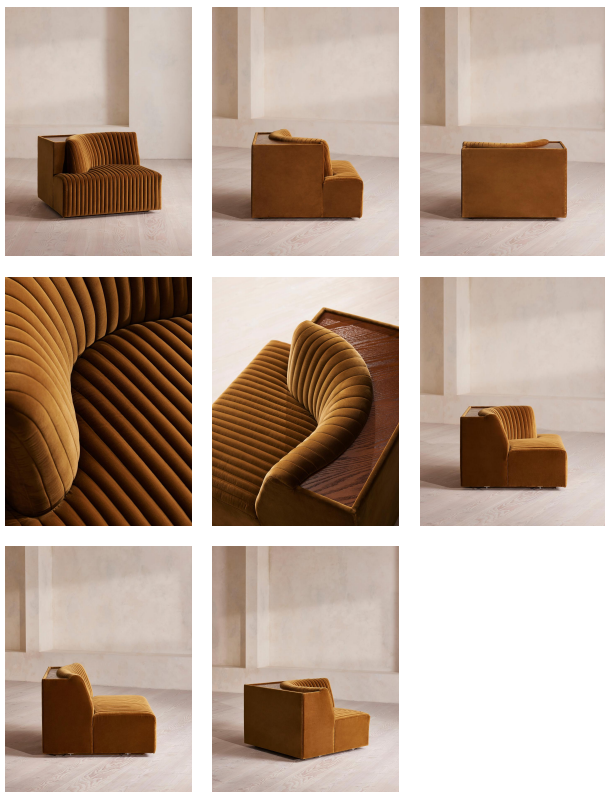

Dimensions

Product dimensions: H74 x W102 x D102cm / H29 x
W80 x D40"

Product weight: 40kg / 88.2lbs