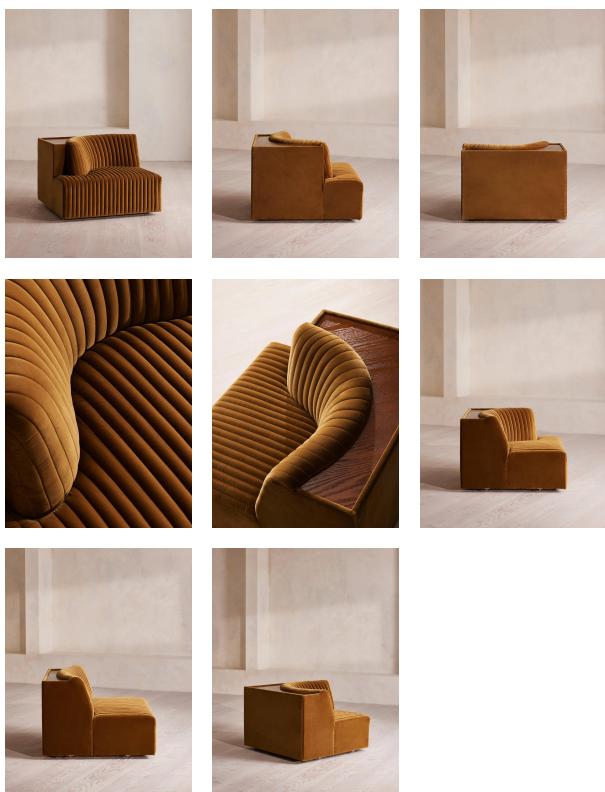

Dimensions

Product dimensions: H74 x W102 x D102cm / H29 x W80 x D40"

Product weight: 40kg / 88.2lbs