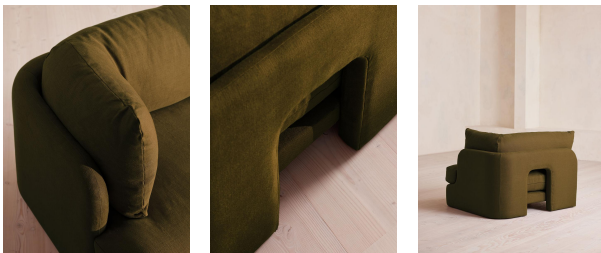

### Product details

An arched back with cut-out detailing creates a focal point from every angle, whichever configuration you choose.

Fully upholstered in linen in a range of bespoke colours, our Odell modular sofa modules are specially designed to adapt to your living space. With feather-wrapped cushions fully upholstered in linen, its low profile has a unique arched back with cut-out detailing inspired by the interiors of 180 House.

Removable legs: No

Seat depth: 22.4"

Seat height: 16.5"

Seat width: 30.7"

SOHO HOME