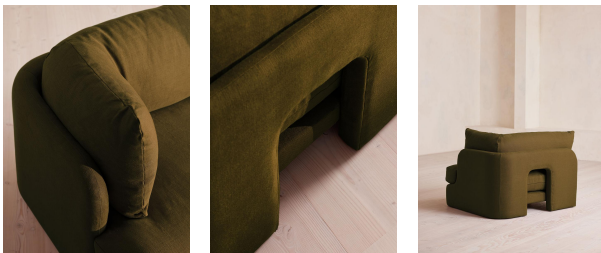

Fully upholstered in linen in a range of bespoke colours, our Odell modular sofa modules are specially designed to adapt to your living space. With feather-wrapped cushions fully upholstered in linen, its low profile has a unique arched back with cut-out detailing inspired by the interiors of 180 House.

Filling: Feather, foam and fiber

Frame: Birch and engineered hardwood

Removable cushions: Yes

Removable legs: No

Seat depth: 22.4"

Seat height: 16.5"

Seat width: 30.7"

SOHO HOME

Odell Sectional Sofa, Right Arm Module, Linen, Olive, Us

\$2,195 Regular

\$1,866 Membership

Product details

An arched back with cut-out detailing creates a focal point from every angle, whichever configuration you choose.