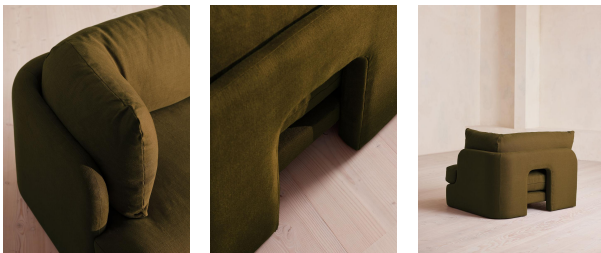

Fully upholstered in linen in a range of bespoke colours, our Odell modular sofa modules are specially designed to adapt to your living space. With feather-wrapped cushions fully upholstered in linen, its low profile has a unique arched back with cut-out detailing inspired by the interiors of 180 House.

Filling: Feather, foam and fiber

Frame: Birch and engineered hardwood

Removable cushions: Yes

Removable legs: No

Seat depth: 22.4"

Seat height: 16.5"

Seat width: 30.7"

SOHO HOME

Odell Sectional Sofa, Armless Module, Linen, Olive, Us

\$1,995 Regular

\$1,696 Membership

Product details

An arched back with cut-out detailing creates a focal point from every angle, whichever configuration you choose.