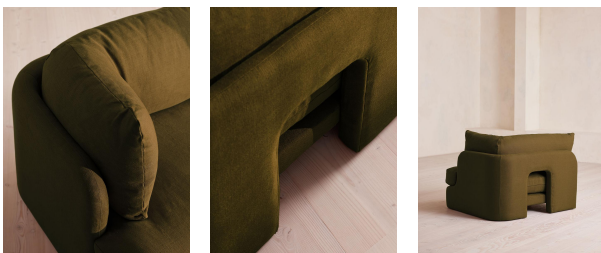

Dimensions

Product dimensions: H76 x W95 x D95cm / H30 x W37 x D37.4"

Product weight: 44.2kg / 97.4lbs

Details

Assembly required: Yes

Care instructions: Professional Upholstery

Cleaning only

Fabric: 100% Linen

Filling: Feather, foam and fiber

Frame: Birch and engineered hardwood

Removable cushions: Yes

Removable legs: No

Seat depth: 22.4"

Seat height: 16.5"

Seat width: 22.4"