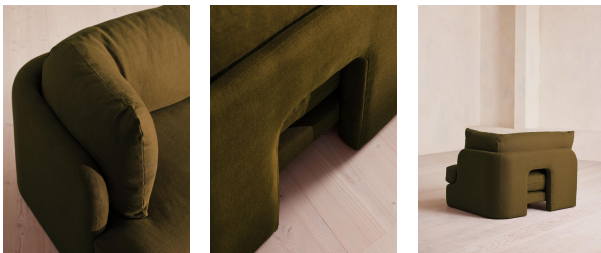

SOHO HOME

Odell Sectional Sofa, Right Arm Module, Linen, Olive, Us

$2,195 Regular

$1,866 Membership

Product details

An arched back with cut-out detailing creates a focal point from every angle, whichever configuration you choose.

Fully upholstered in linen in a range of bespoke colours, our Odell modular sofa modules are specially designed to adapt to your living space. With feather-wrapped cushions fully upholstered in linen, its low profile has a unique arched back with cut-out detailing inspired by the interiors of 180 House.

Dimensions

Product dimensions: H76 x W106 x D95cm / H30 x W41.7 x D37.4"

Product weight: 48.6kg / 107.1lbs

Details

Assembly required: Yes

Care instructions: Professional Upholstery

Cleaning only

Fabric: 100% Linen

Filling: Feather, foam and fiber

Frame: Birch and engineered hardwood

Removable cushions: Yes

Removable legs: No

Seat depth: 22.4"

Seat height: 16.5"

Seat width: 30.7"