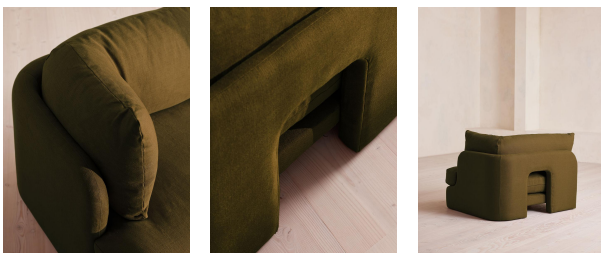

Dimensions

Product dimensions: H76 x W106 x D95cm / H30 x W41.7 x D37.4"

Product weight: 39.2kg / 86.4lbs

Details

Assembly required: Yes

Care instructions: Professional Upholstery

Cleaning only

Fabric: 100% Linen

Filling: Feather, foam and fiber

Frame: Birch and engineered hardwood

Removable cushions: Yes

Removable legs: No

Seat depth: 22.4"

Seat height: 16.5"

Seat width: 30.7"