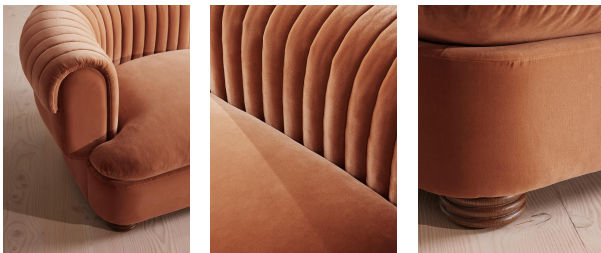

SOHO HOME

Rava Sectional Sofa, Left Arm Module, Velvet, Antique Rose, Us

\$1,995 Regular

\$1,696 Membership

Available in

- | | | | |
|---|---------------------|--|-------------------|
|  | Velvet Rust |  | Velvet Lichen |
|  | Velvet Camel |  | Velvet Royal Blue |
|  | Velvet Porcelain |  | Velvet Mustard |
|  | Velvet Olive |  | Velvet Taupe |
|  | Velvet Antique Rose |  | Velvet Grey Blue |
|  | Velvet Chocolate | | |

Sizes

Corner Sofa

Product details

A soft, rounded silhouette with a fluted backrest is fully upholstered in velvet. Fully wrapped in velvet, the multi-functional Rava sofa is inspired by the social spaces in Soho House Nashville. Available fully formed or as separate modules, it pieces together with discrete crocodile clips to offer various seating arrangements to suit your own space.