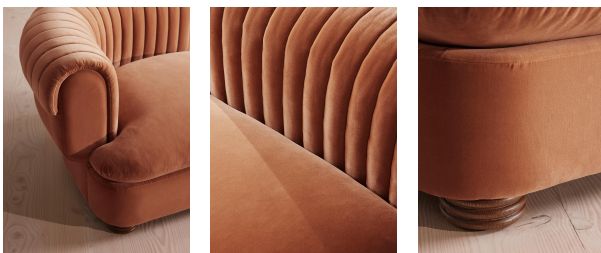

Dimensions

Product dimensions: H74 x W101 x D101cm / H29 x W76 x D40"

Product weight: 47kg / 103.6lbs