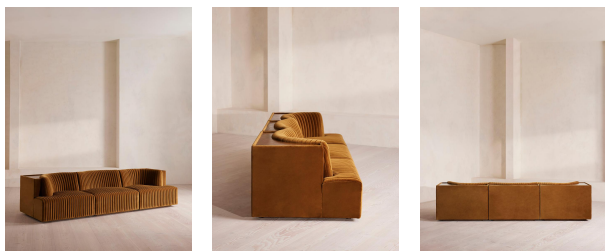

## Hamish Sectional Sofa, Four Seater, Velvet, Mustard, Us

\$7,285 Regular

\$6,192 Membership

### Sizes

Three Seater Sofa, Four Seater Sofa

### Product details

Channeled velvet upholstery in bespoke shades is mixed with a multi-functional oak inlay shelf made to perch drinks, lamps and other decor on. Filled with curved silhouettes and tactile materials, the interiors of 180 House inspired the design of our Hamish sofa. Made to order in your choice of bespoke color, its silhouette is defined by channeled velvet upholstery and a wavy backrest, finished with a shelf to perch lamps or drinks on. Choose between three and four-seater or corner configurations to create a layout that's specially built for your space.

### Dimensions

Product dimensions: H74 x W302 x D102cm / H29.1 x W79.9 x D40.2"

Product weight: 115.8kg / 255.3lbs

Number of boxes: 3