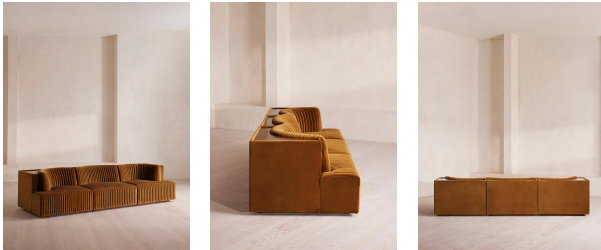

Product details

Channeled velvet upholstery in bespoke shades is mixed with a multi-functional birch inlay shelf made to perch drinks, lamps and other decor on. Filled with curved silhouettes and tactile materials, the interiors of 180 House inspired the design of our Hamish sofa. Made to order in your choice of bespoke color, its silhouette is defined by channeled velvet upholstery and a wavy backrest, finished with a shelf to perch lamps or drinks on. Choose between three and four-seater or corner configurations to create a layout that's specially built for your space.

Dimensions

Product dimensions: H74 x W302 x D102cm / H29.1 x W79.9 x D40.2"

Product weight: 115.8kg / 255.3lbs

Number of boxes: 6