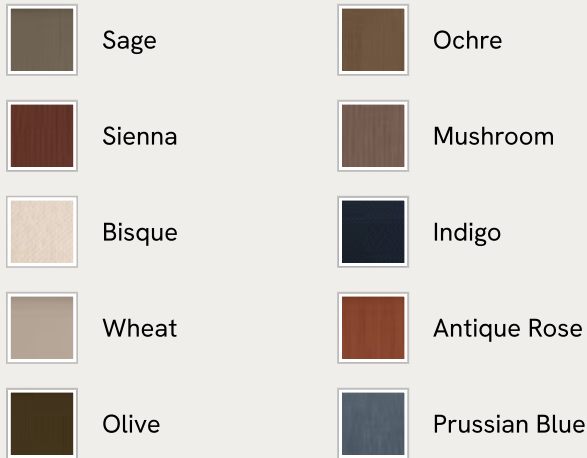

SOHO HOME

Mika Bed, King, Velvet, Camel, US

$5,595 Regular price

$4,756 Member price

Fully upholstered in natural linen, a curved headboard surrounded by bobbin detailing creates a focal point for your bedroom.

Mirroring the styles seen in Soho House Nashville with its curved headboard, the Mika bed is carved from solid turned timber surrounded by intricate bobbin detailing. Fully upholstered in natural linen that comes in our full made-to-order palette, it's trimmed with a matching valance.

Available in 10 linens