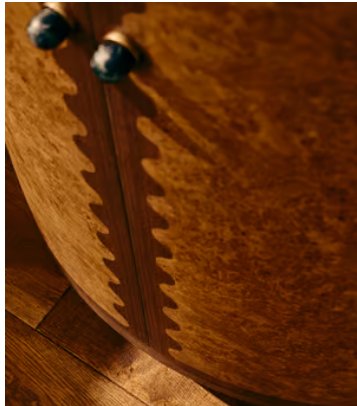

SOHO HOME

Esperanza Single Vanity, Calcutta Aura Marble

$4,295 Regular price

$3,651 Member price

Bookmatched, scalloped walnut and oak woods pair with a sleek Calacatta Aura marble top fitted with an undermount sink.

The rounded silhouette of our Esperanza vanity unit is pieced together from walnut wood and an oak burl case with bookmatched, scalloped edges. Fitted with an undermount sink, its countertop is carved from a bright, cream marble, with additional storage space concealed behind its two front doors.

Dimensions

Dimensions: H90 x W80 x D62cm / H35 x W32 x D24"

Weight: 94kg / 207.2lbs

Number of boxes: 3

Details

Adjustable shelf?: Yes

Assembly required?: Yes

Backsplash included?: No

Basin overflow?: Yes

Counter thickness: 0.6"

Door dimensions: 7 x 39.2 x 75.8cm

Feet: Plastic Glide

Handles: Stainless steel and marble

Material: Oak Wood, Oak Burl Veneer, Oak Veneer, Walnut Veneer, Moisture Resistant MDF, Plywood, Stainless Steel, Napoli Green Marble and Calacatta Aura Marble

Removable legs: Yes

Shelf dimensions: 73 x 37.5 x 3cm

Sink dimensions: 56 x 42 x 20cm

Sink included?: Yes

Sink installation: Undermount

Tap hole diameter: 1.4"

Taps included?: No

Care instructions: Wipe clean using a damp, soapy cloth, and dust regularly with a soft, dry, lint-free cloth. Do not use multi-surface cleaners or abrasive products like bleach, steel wool etc. All spills, including make-up, should be wiped up immediately. Avoid letting water lie on the surface of the unit. Take care not to drop heavy objects, or to