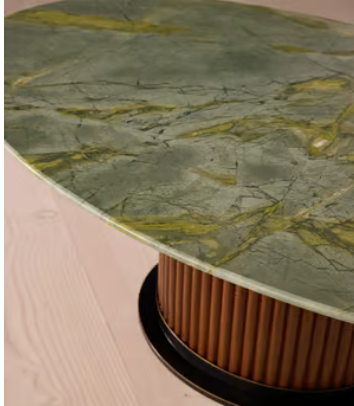

SOHO HOME

Murcell Coffee Table, Brazilian Green Marble

\$3,495 Regular price

\$2,971 Member price

Characterised by tonal veining and natural fissures, Brazilian green marble creates a striking oval top.

The Murcell coffee table brings the design of our best-selling dining table into your living space. Inspired by the tones seen in Soho House Rome, its elongated oval top is carved from Brazilian green marble and secured on a walnut-clad steel pedestal base.