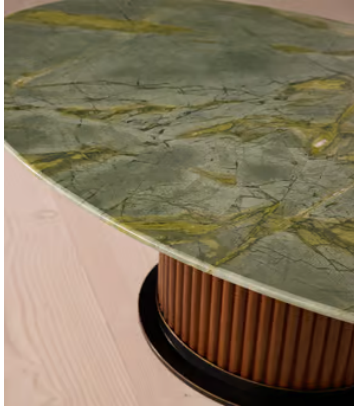

## Murcell Coffee Table, Brazilian Green Marble

**\$3,495** Regular price

**\$2,971** Member price

Characterised by tonal veining and natural fissures, Brazilian green marble creates a striking oval top.

The Murcell coffee table brings the design of our best-selling dining table into your living space. Inspired by the tones seen in Soho House Rome, its elongated oval top is carved from Brazilian green marble and secured on a walnut-clad steel pedestal base.