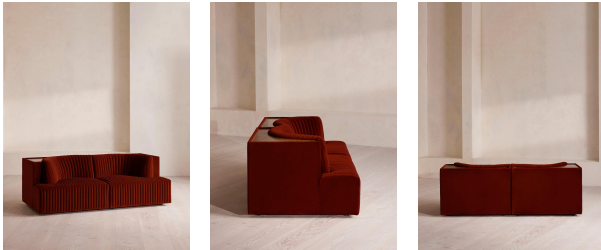

Hamish Sectional Sofa, Three Seater, Velvet, Rust, Us

\$4,990 Regular

\$4,242 Membership

Available in

- | | | | |
|---|---------------------|---|-------------------|
|  | Velvet Rust |  | Velvet Lichen |
|  | Velvet Camel |  | Velvet Royal Blue |
|  | Velvet Porcelain |  | Velvet Mustard |
|  | Velvet Olive |  | Velvet Taupe |
|  | Velvet Antique Rose |  | Velvet Grey Blue |
|  | Velvet Chocolate | | |

Sizes

Three Seater Sofa, Four Seater Sofa

Product details

Channeled velvet upholstery in bespoke shades is mixed with a multi-functional oak inlay shelf made to perch drinks, lamps and other decor on. Filled with curved silhouettes and tactile materials, the interiors of 180 House inspired the design of our Hamish sofa. Made to order in your choice of bespoke color, its silhouette is defined by channeled velvet upholstery and a wavy backrest, finished with a shelf to perch lamps or drinks on. Choose between three and four-seater or corner configurations to create a layout that's specially built for your space.

Dimensions

Product dimensions: H74 x W203 x D102cm / H29.1 x W79.9 x D40.2"

Product weight: 80.6kg / 177.7lbs

Number of boxes: 2

Details

Assembly required: Yes

Care instructions: Professional Upholstery

Cleaning only

Fabric: 100% Cotton pile (85% Cotton, 15% Polyester)

Feet: Birch

Filling: Foam with fiber

Frame: Engineered hardwood

Removable cushions: No

Removable legs: No

Seat depth: 24.4"

Seat height: 16.9"