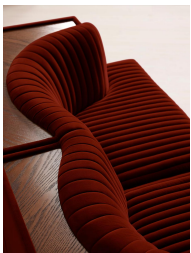

Hamish Sectional Sofa, Three Seater, Velvet, Rust, Us

\$4,990 Regular

\$4,242 Membership

Available in

- | | | | |
|---|---------------------|---|-------------------|
|  | Velvet Rust |  | Velvet Lichen |
|  | Velvet Camel |  | Velvet Royal Blue |
|  | Velvet Porcelain |  | Velvet Mustard |
|  | Velvet Olive |  | Velvet Taupe |
|  | Velvet Antique Rose |  | Velvet Grey Blue |
|  | Velvet Chocolate | | |

Sizes

Three Seater Sofa, Four Seater Sofa

Product details

Channeled velvet upholstery in bespoke shades is mixed with a multi-functional oak inlay shelf made to perch drinks, lamps and other decor on. Filled with curved silhouettes and tactile materials, the interiors of 180 House inspired the design of our Hamish sofa. Made to order in your choice of bespoke color, its silhouette is defined by channeled velvet upholstery and a wavy backrest, finished with a shelf to perch lamps or drinks on. Choose between three and four-seater or corner configurations to create a layout that's specially built for your space.

Fabric: 100% Cotton pile (85% Cotton, 15% Polyester)

Feet: Birch

Filling: Foam with fiber

Frame: Engineered hardwood

Removable cushions: No

Removable legs: No

Seat depth: 24.4"

Seat height: 16.9"