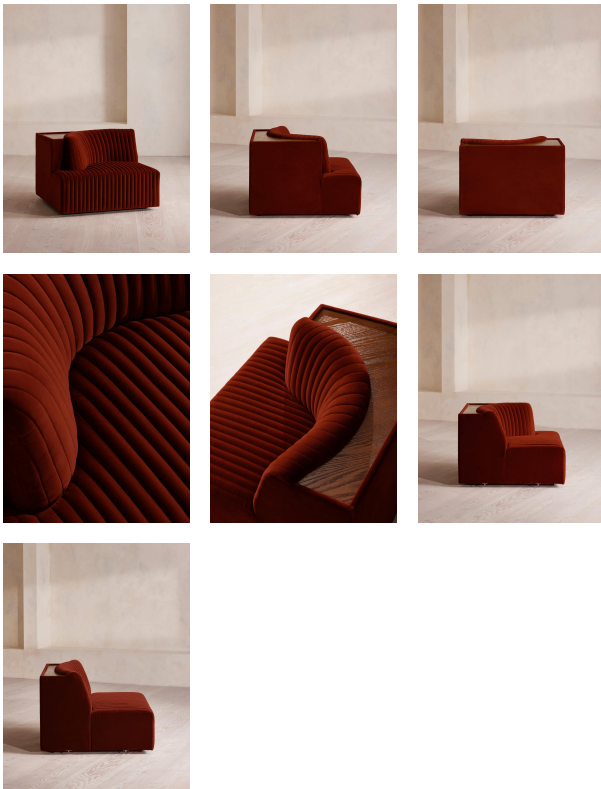

Dimensions

Product dimensions: H74 x W102 x D102cm / H29 x W80 x D40"

Product weight: 35kg / 77.2lbs