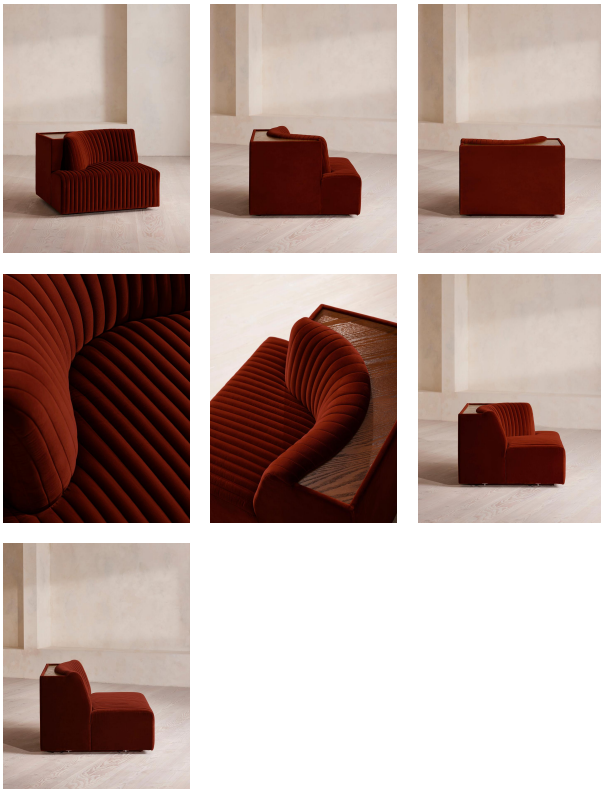

Dimensions

Product dimensions: H74 x W102 x D102cm / H29 x W80 x D40"

Product weight: 40kg / 88.2lbs