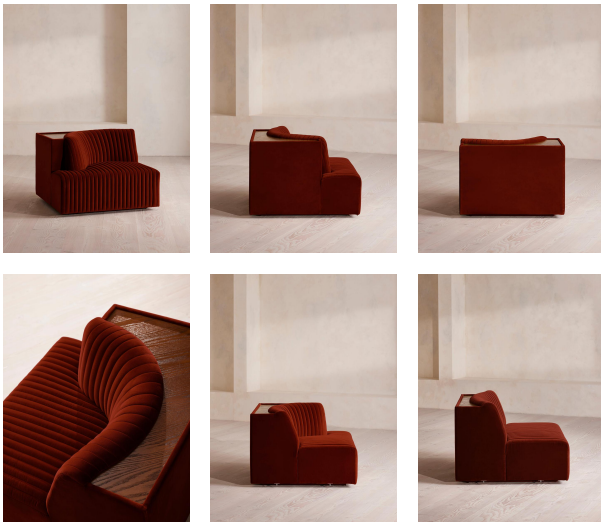

Dimensions

Product dimensions: H74 x W102 x D102cm / H29 x W80 x D40"

Product weight: 40kg / 88.2lbs