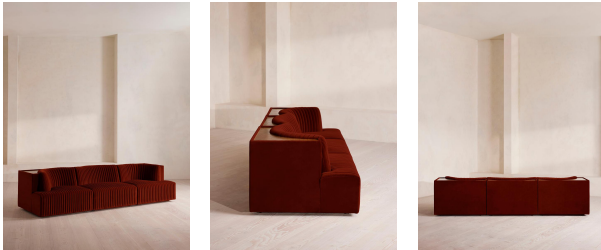

Hamish Sectional Sofa, Four Seater, Velvet, Rust, Us

\$7,285 Regular

\$6,192 Membership

Available in

- | | | | |
|---|---------------------|---|-------------------|
|  | Velvet Rust |  | Velvet Lichen |
|  | Velvet Camel |  | Velvet Royal Blue |
|  | Velvet Porcelain |  | Velvet Mustard |
|  | Velvet Olive |  | Velvet Taupe |
|  | Velvet Antique Rose |  | Velvet Grey Blue |
|  | Velvet Chocolate | | |

Sizes

Three Seater Sofa, Four Seater Sofa

Product details

Channelled velvet upholstery in bespoke shades is mixed with a multi-functional oak inlay shelf made to perch drinks, lamps and other decor on. Filled with curved silhouettes and tactile materials, the interiors of 180 House inspired the design of our Hamish sofa. Made to order in your choice of bespoke colour, its silhouette is defined by channelled velvet upholstery and a wavy backrest, finished with a shelf to perch lamps or drinks on. Choose between three and four-seater or corner configurations to create a layout that's specially built for your space.

Fabric: 100% Cotton pile (85% Cotton, 15% Polyester)

Feet: Birch

Filling: Foam with fiber

Frame: Engineered hardwood

Removable cushions: No

Removable legs: No

Seat depth: 24.4"

Seat height: 16.9"

Seat width: 118.5"