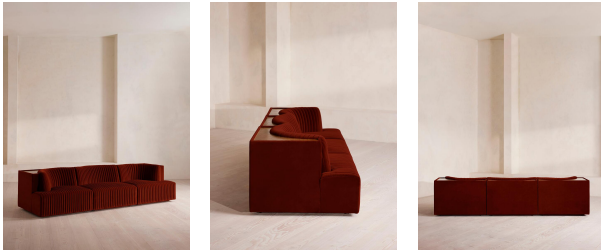

## Hamish Sectional Sofa, Four Seater, Velvet, Rust, Us

£5,485

Regular

£4,662

Membership

### Sizes

Three Seater Sofa, Four Seater Sofa

### Dimensions

Product dimensions: H74 x W302 x D102cm / H29.1 x W79.9 x D40.2"

Product weight: 115.8kg / 255.3lbs

Number of boxes: 6

Removable cushions: No

Removable legs: No

Seat depth: 24.4"

Seat height: 16.9"

Seat width: 118.5"