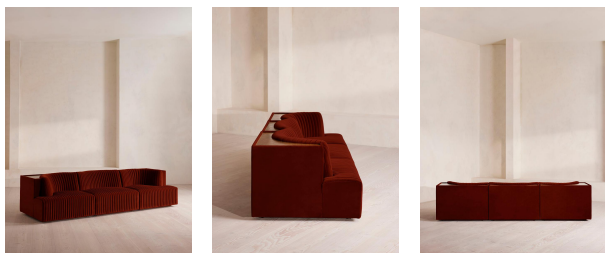

Hamish Sectional Sofa, Four Seater, Velvet, Rust, Us

\$7,285 Regular

\$6,192 Membership

Available in

- | | | | |
|---|---------------------|--|-------------------|
|  | Velvet Rust |  | Velvet Lichen |
|  | Velvet Camel |  | Velvet Royal Blue |
|  | Velvet Porcelain |  | Velvet Mustard |
|  | Velvet Olive |  | Velvet Taupe |
|  | Velvet Antique Rose |  | Velvet Grey Blue |
|  | Velvet Chocolate | | |

Sizes

Three Seater Sofa, Four Seater Sofa

Product details

Channelled velvet upholstery in bespoke shades is mixed with a multi-functional oak inlay shelf made to perch drinks, lamps and other decor on. Filled with curved silhouettes and tactile materials, the interiors of 180 House inspired the design of our Hamish sofa. Made to order in your choice of bespoke colour, its silhouette is defined by channelled velvet upholstery and a wavy backrest, finished with a shelf to perch lamps or drinks on. Choose between three and four-seater or corner configurations to create a layout that's specially built for your space.

Fabric: 100% Cotton pile (85% Cotton, 15% Polyester)

Feet: Birch

Filling: Foam with fiber

Frame: Engineered hardwood

Removable cushions: No

Removable legs: No

Seat depth: 24.4"

Seat height: 16.9"

Seat width: 118.5"