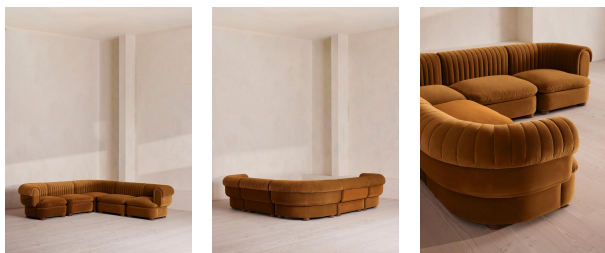

## Rava Sectional Sofa, Corner Sofa, Velvet, Mustard, Us

£7,575

Regular

£6,439

Membership

### Product details

A soft, rounded silhouette with a fluted backrest is fully upholstered in velvet.

Fully wrapped in velvet, the multi-functional Rava corner sofa is inspired by the social spaces in Soho House Nashville. Available fully formed or as separate modules, it pieces together with discrete crocodile clips to offer various seating arrangements to suit your own space.

## Details

Arm height: 28.7"

Assembly required: Yes

Care instructions: Professional upholstery cleaning

Fabric: 100% Cotton pile (85% Cotton, 15% Polyester)

Feet: Oak

Filling: Foam, feather and fiber

Frame: Engineered Hardwood

Removable cushions: Yes

Removable legs: No

Seat depth: 86.6"

Seat height: 16.9"

Seat width: 86.6"