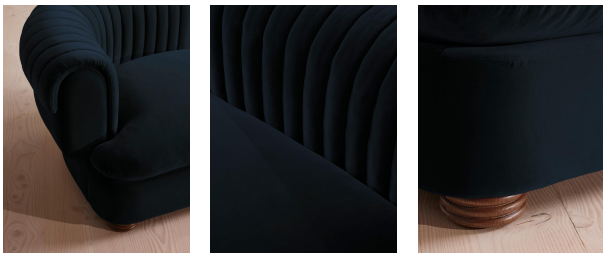

Sizes

Corner Sofa

Product details

A soft, rounded silhouette with a fluted backrest is fully upholstered in velvet. Fully wrapped in velvet, the multi-functional Rava sofa is inspired by the social spaces in Soho House Nashville. Available fully formed or as separate modules, it pieces together with discrete crocodile clips to offer various seating arrangements to suit your own space.

Rava Sectional Sofa, Right Arm Module, Velvet, Royal Blue, Us

\$1,995 Regular

\$1,696 Membership

Available in

- | | | | |
|---|---------------------|---|-------------------|
|  | Velvet Rust |  | Velvet Lichen |
|  | Velvet Camel |  | Velvet Royal Blue |
|  | Velvet Porcelain |  | Velvet Mustard |
|  | Velvet Olive |  | Velvet Taupe |
|  | Velvet Antique Rose |  | Velvet Grey Blue |
|  | Velvet Chocolate | | |