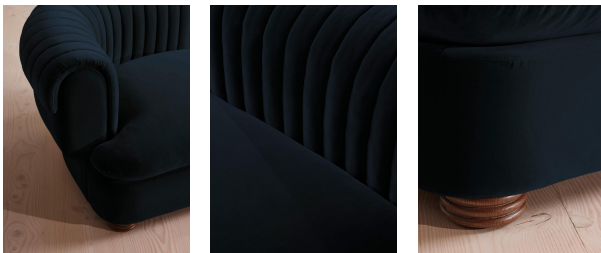

Dimensions

Product dimensions: H74 x W90 x D101cm / H29 x W76 x D40"

Product weight: 38kg / 83.8lbs