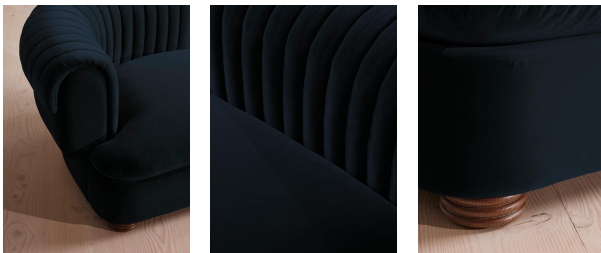

SOHO HOME

Rava Sectional Sofa, Corner Module, Velvet, Royal Blue, Us

\$1,995 Regular

\$1,696 Membership

Available in

	Velvet Rust		Velvet Lichen
	Velvet Camel		Velvet Royal Blue
	Velvet Porcelain		Velvet Mustard
	Velvet Olive		Velvet Taupe
	Velvet Antique Rose		Velvet Grey Blue
	Velvet Chocolate		

Sizes

Corner Sofa

Product details

A soft, rounded silhouette with a fluted backrest is fully upholstered in velvet. Fully wrapped in velvet, the multi-functional Rava sofa is inspired by the social spaces in Soho House Nashville. Available fully formed or as separate modules, it pieces together with discrete crocodile clips to offer various seating arrangements to suit your own space.