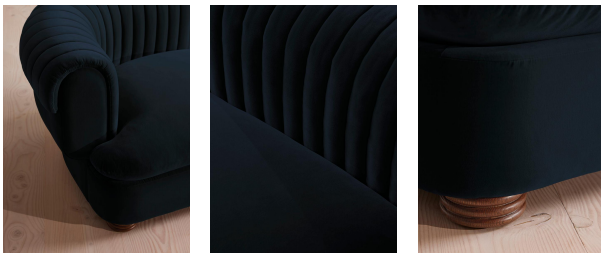

Rava Sectional Sofa, Left Arm Module, Velvet, Royal Blue, Us

\$1,995 Regular

\$1,696 Membership

Available in

- | | | | |
|---|---------------------|---|-------------------|
|  | Velvet Rust |  | Velvet Lichen |
|  | Velvet Camel |  | Velvet Royal Blue |
|  | Velvet Porcelain |  | Velvet Mustard |
|  | Velvet Olive |  | Velvet Taupe |
|  | Velvet Antique Rose |  | Velvet Grey Blue |
|  | Velvet Chocolate | | |

Sizes

Corner Sofa

Product details

A soft, rounded silhouette with a fluted backrest is fully upholstered in velvet. Fully wrapped in velvet, the multi-functional Rava sofa is inspired by the social spaces in Soho House Nashville. Available fully formed or as separate modules, it pieces together with discrete crocodile clips to offer various seating arrangements to suit your own space.