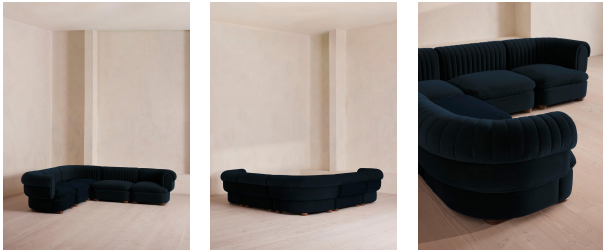

## Rava Sectional Sofa, Corner Sofa, Velvet, Royal Blue, Us

\$9,575 Regular

\$8,139 Membership

### Product details

A soft, rounded silhouette with a fluted backrest is fully upholstered in velvet.

Fully wrapped in velvet, the multi-functional Rava corner sofa is inspired by the social spaces in Soho House Nashville. Available fully formed or as separate modules, it pieces together with discrete crocodile clips to offer various seating arrangements to suit your own space.

## Details

Arm height: 28.7"

Assembly required: Yes

Care instructions: Professional upholstery cleaning

Fabric: 100% Cotton pile (85% Cotton, 15% Polyester)

Feet: Oak

Filling: Foam, feather and fiber

Frame: Engineered Hardwood

Removable cushions: Yes

Removable legs: No

Seat depth: 86.6"

Seat height: 16.9"

Seat width: 86.6"