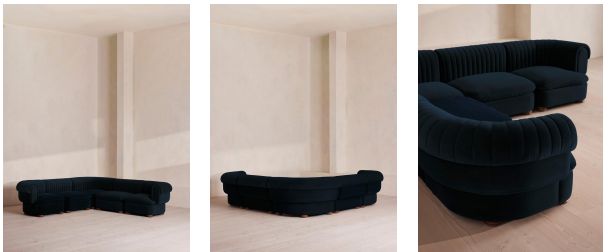

Rava Sectional Sofa, Corner Sofa, Velvet, Royal Blue, Us

£7,575

Regular

£6,439

Membership

Available in

- | | |
|--|---|
|  Velvet Camel |  Velvet Royal Blue |
|  Velvet Porcelain |  Velvet Mustard |
|  Velvet Olive |  Velvet Antique Rose |
|  Velvet Grey Blue |  Velvet Chocolate |

Product details

A soft, rounded silhouette with a fluted backrest is fully upholstered in velvet.

Fully wrapped in velvet, the multi-functional Rava corner sofa is inspired by the social spaces in Soho House Nashville. Available fully formed or as separate modules, it pieces together with discrete crocodile clips to offer various seating arrangements to suit your own space.

Dimensions

Product dimensions: H74 x W284 x D284cm / H29 x W76 x D40"

Product weight: 211kg / 465.2lbs

Number of boxes: 4

Details

Arm height: 28.7"

Assembly required: Yes

Care instructions: Professional upholstery cleaning

Fabric: 100% Cotton pile (85% Cotton, 15% Polyester)

Feet: Oak

Filling: Foam, feather and fiber

Frame: Engineered Hardwood

Removable cushions: Yes

Removable legs: No

Seat depth: 86.6"

Seat height: 16.9"