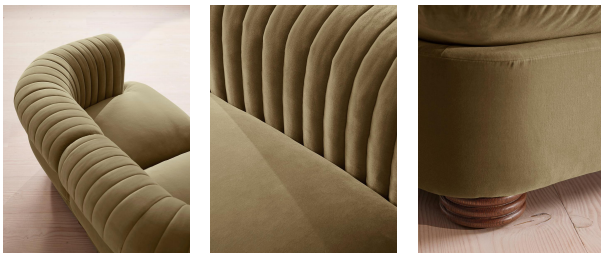

Rava Sectional Sofa, Three Seater, Velvet, Lichen, Us

\$3,990 Regular

\$3,392 Membership

Available in

- | | | | |
|---|---------------------|---|-------------------|
|  | Velvet Rust |  | Velvet Lichen |
|  | Velvet Camel |  | Velvet Royal Blue |
|  | Velvet Porcelain |  | Velvet Mustard |
|  | Velvet Olive |  | Velvet Taupe |
|  | Velvet Antique Rose |  | Velvet Grey Blue |
|  | Velvet Chocolate | | |

Sizes

Three Seater Sofa, Four Seater Sofa

Product details

A soft, rounded three-seater silhouette with a fluted backrest is fully upholstered in velvet. Fully wrapped in velvet, the multi-functional Rava sofa is inspired by the social spaces in Soho House Nashville. Available fully formed or as separate modules, it pieces together with discrete crocodile clips to offer various seating arrangements to suit your own space.

Fabric: 100% Cotton pile (85% Cotton, 15% Polyester)

Feet: Oak

Filling: Foam, feather and fiber

Frame: Engineered Hardwood

Removable cushions: Yes

Removable legs: No

Seat depth: 27.6"

Seat height: 16.9"

Seat width: 51.2"