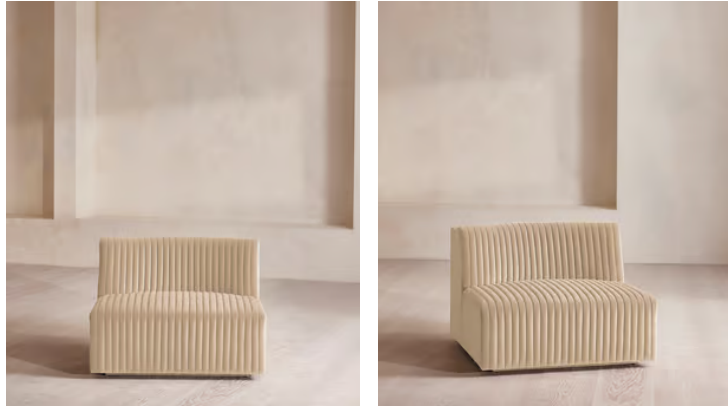

Filled with curved silhouettes and tactile materials, the interiors of 180 House inspired the design of our Hamish sofa. Made to order in your choice of bespoke colour, its silhouette is defined by channelled velvet upholstery and a wavy backrest, finished with a shelf to perch lamps or drinks on. Choose between three and four-seater or corner configurations to create a layout that's specially built for your space.

## Hamish Sectional Sofa, Armless Module, Velvet, Porcelain, US

**\$2,295** Regular price

**\$1,951** Member price

Channelled velvet upholstery in bespoke shades is mixed with a multi-functional oak inlay shelf made to perch drinks, lamps and other decor on.