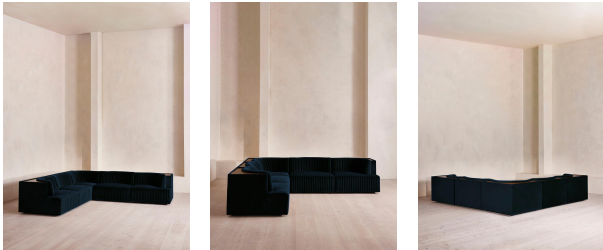

Hamish Sectional Corner Sofa, Velvet, Royal Blue, Us

\$12,075 Regular

\$10,264 Membership

Available in

- | | | | |
|---|---------------------|---|-------------------|
|  | Velvet Rust |  | Velvet Lichen |
|  | Velvet Camel |  | Velvet Royal Blue |
|  | Velvet Porcelain |  | Velvet Mustard |
|  | Velvet Olive |  | Velvet Taupe |
|  | Velvet Antique Rose |  | Velvet Grey Blue |
|  | Velvet Chocolate | | |

Product details

Channeled velvet upholstery in bespoke shades is mixed with a multi-functional oak inlay shelf made to perch drinks, lamps and other decor on. Filled with curved silhouettes and tactile materials, the interiors of 180 House inspired the design of our Hamish sofa. Made to order in your choice of bespoke color, its silhouette is defined by channeled velvet upholstery and a wavy backrest, finished with a shelf to perch lamps or drinks on. Choose between three and four-seater or corner configurations to create a layout that's specially built for your space.

Dimensions

Product dimensions: H74 x W302 x D102cm / H29.1 x W79.9 x D40.2"

Product weight: 230.4kg / 507.9lbs

Number of boxes: 5

Details

Assembly required: Yes
Care instructions: Professional Upholstery
Cleaning only
Fabric: 100% Cotton pile (85% Cotton, 15% Polyester)
Feet: Birch
Filling: Foam with fiber
Frame: Engineered hardwood
Removable cushions: No
Removable legs: No
Seat depth: 87.8"
Seat height: 16.9"
Seat width: 87.8"