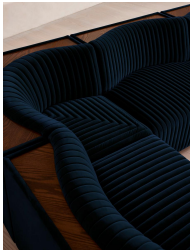

Hamish Sectional Corner Sofa, Velvet, Royal Blue, Us

\$12,075 Regular

\$10,264 Membership

Available in

- | | | | |
|---|---------------------|---|-------------------|
|  | Velvet Rust |  | Velvet Lichen |
|  | Velvet Camel |  | Velvet Royal Blue |
|  | Velvet Porcelain |  | Velvet Mustard |
|  | Velvet Olive |  | Velvet Taupe |
|  | Velvet Antique Rose |  | Velvet Grey Blue |
|  | Velvet Chocolate | | |

Product details

Channeled velvet upholstery in bespoke shades is mixed with a multi-functional oak inlay shelf made to perch drinks, lamps and other decor on. Filled with curved silhouettes and tactile materials, the interiors of 180 House inspired the design of our Hamish sofa. Made to order in your choice of bespoke color, its silhouette is defined by channeled velvet upholstery and a wavy backrest, finished with a shelf to perch lamps or drinks on. Choose between three and four-seater or corner configurations to create a layout that's specially built for your space.

Dimensions

Product dimensions: H74 x W302 x D102cm / H29.1 x W79.9 x D40.2"

Product weight: 230.4kg / 507.9lbs

Number of boxes: 5

Details

Assembly required: Yes
Care instructions: Professional Upholstery
Cleaning only
Fabric: 100% Cotton pile (85% Cotton, 15% Polyester)
Feet: Birch
Filling: Foam with fiber
Frame: Engineered hardwood
Removable cushions: No
Removable legs: No
Seat depth: 87.8"
Seat height: 16.9"
Seat width: 87.8"