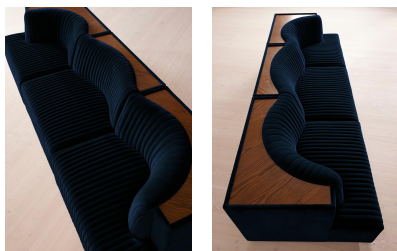

Hamish Sectional Sofa, Four Seater, Velvet, Royal Blue, Us

\$7,285 Regular

\$6,192 Membership

Available in

- | | | | |
|---|---------------------|--|-------------------|
|  | Velvet Rust |  | Velvet Lichen |
|  | Velvet Camel |  | Velvet Royal Blue |
|  | Velvet Porcelain |  | Velvet Mustard |
|  | Velvet Olive |  | Velvet Taupe |
|  | Velvet Antique Rose |  | Velvet Grey Blue |
|  | Velvet Chocolate | | |

Sizes

Three Seater Sofa, Four Seater Sofa

Product details

Channeled velvet upholstery in bespoke shades is mixed with a multi-functional oak inlay shelf made to perch drinks, lamps and other decor on. Filled with curved silhouettes and tactile materials, the interiors of 180 House inspired the design of our Hamish sofa. Made to order in your choice of bespoke color, its silhouette is defined by channeled velvet upholstery and a wavy backrest, finished with a shelf to perch lamps or drinks on. Choose between three and four-seater or corner configurations to create a layout that's specially built for your space.

Fabric: 100% Cotton pile (85% Cotton, 15% Polyester)

Feet: Birch

Filling: Foam with fiber

Frame: Engineered hardwood

Removable cushions: No

Removable legs: No

Seat depth: 24.4"

Seat height: 16.9"

Seat width: 118.5"