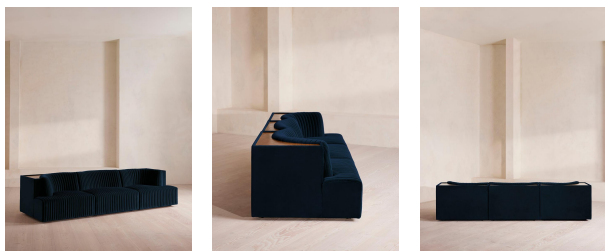

Hamish Sectional Sofa, Four Seater, Velvet, Royal Blue, Us

\$7,285 Regular

\$6,192 Membership

Available in

- | | | | |
|---|---------------------|--|-------------------|
|  | Velvet Rust |  | Velvet Lichen |
|  | Velvet Camel |  | Velvet Royal Blue |
|  | Velvet Porcelain |  | Velvet Mustard |
|  | Velvet Olive |  | Velvet Taupe |
|  | Velvet Antique Rose |  | Velvet Grey Blue |
|  | Velvet Chocolate | | |

Sizes

Three Seater Sofa, Four Seater Sofa

Product details

Channeled velvet upholstery in bespoke shades is mixed with a multi-functional oak inlay shelf made to perch drinks, lamps and other decor on. Filled with curved silhouettes and tactile materials, the interiors of 180 House inspired the design of our Hamish sofa. Made to order in your choice of bespoke color, its silhouette is defined by channeled velvet upholstery and a wavy backrest, finished with a shelf to perch lamps or drinks on. Choose between three and four-seater or corner configurations to create a layout that's specially built for your space.

Fabric: 100% Cotton pile (85% Cotton, 15% Polyester)

Feet: Birch

Filling: Foam with fiber

Frame: Engineered hardwood

Removable cushions: No

Removable legs: No

Seat depth: 24.4"

Seat height: 16.9"

Seat width: 118.5"