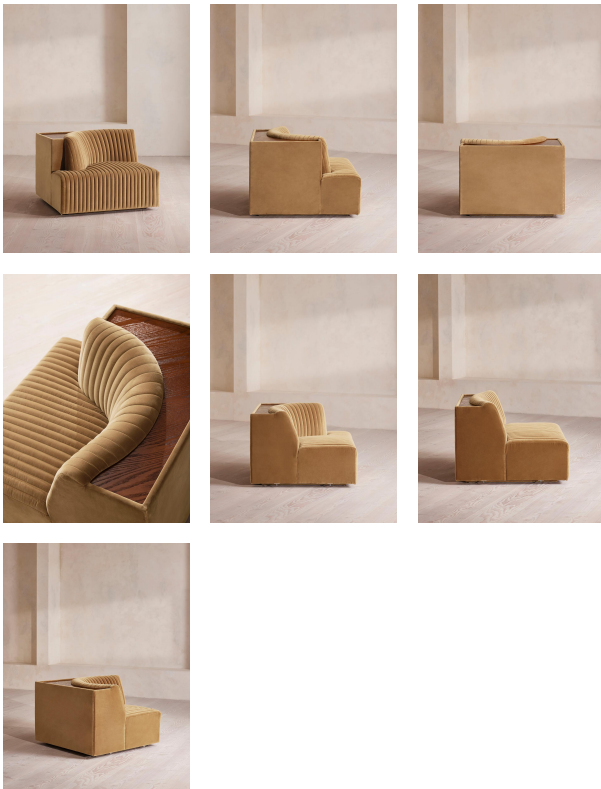

Hamish Sectional Sofa, Left Arm Module, Velvet, Camel, Us

\$2,495 Regular

\$2,121 Membership

Available in

	Velvet Rust		Velvet Lichen
	Velvet Camel		Velvet Royal Blue
	Velvet Porcelain		Velvet Taupe
	Velvet Antique Rose		Velvet Chocolate

Product details

Channelled velvet upholstery in bespoke shades is mixed with a multi-functional oak inlay shelf made to perch drinks, lamps and other decor on. Filled with curved silhouettes and tactile materials, the interiors of 180 House inspired the design of our Hamish sofa. Made to order in your choice of bespoke colour, its silhouette is defined by channelled velvet upholstery and a wavy backrest, finished with a shelf to perch lamps or drinks on. Choose between three and four-seater or corner configurations to create a layout that's specially built for your space.

Dimensions

Product dimensions: H74 x W102 x D102cm / H29 x W80 x D40"

Product weight: 40kg / 88.2lbs

Details

Care instructions: Professional Upholstery
Cleaning only
Fabric: 100% Cotton pile (85% Cotton, 15%
Polyester)
Feet: Birch
Filling: Foam with fiber
Frame: Engineered hardwood
Removable cushions: No
Removable legs: No
Seat depth: 24.8"
Seat height: 16.9"
Seat width: 39.8"