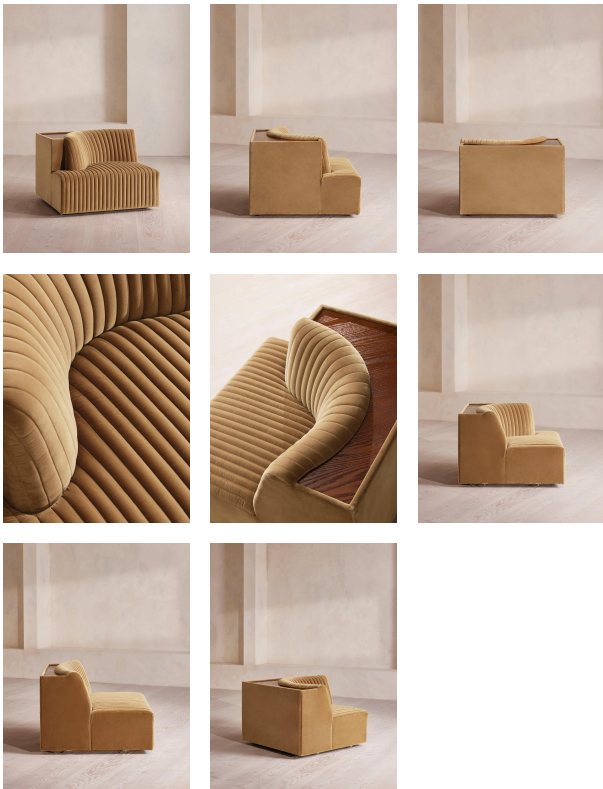

Dimensions

Product dimensions: H74 x W102 x D102cm / H29 x W80 x D40"

Product weight: 40kg / 88.2lbs