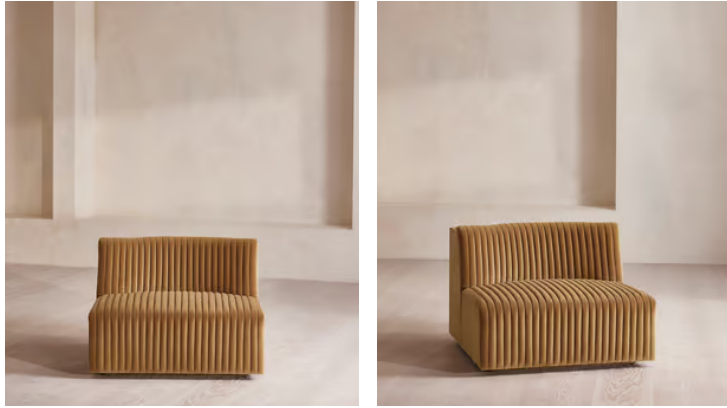

Filled with curved silhouettes and tactile materials, the interiors of 180 House inspired the design of our Hamish sofa. Made to order in your choice of bespoke colour, its silhouette is defined by channelled velvet upholstery and a wavy backrest, finished with a shelf to perch lamps or drinks on. Choose between three and four-seater or corner configurations to create a layout that's specially built for your space.

Grey Blue

Chocolate

SOHO HOME

Hamish Sectional Sofa, Armless Module, Velvet, Camel, US

\$2,295 Regular price

\$1,951 Member price

Channelled velvet upholstery in bespoke shades is mixed with a multi-functional oak inlay shelf made to perch drinks, lamps and other decor on.