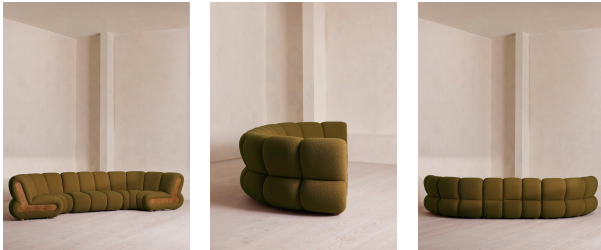

Noelle Sectional Curved Sofa, Six Seater, Textured Wool Boucle, Kelp, Us

\$19,385 Regular

\$16,477 Membership

Available in

- | | | | |
|---|---------------------|---|-------------------|
|  | Velvet Rust |  | Velvet Lichen |
|  | Velvet Camel |  | Velvet Royal Blue |
|  | Velvet Porcelain |  | Velvet Mustard |
|  | Velvet Olive |  | Velvet Taupe |
|  | Velvet Antique Rose |  | Velvet Grey Blue |
|  | Velvet Chocolate |  | Boucle Natural |
|  | Boucle Pistachio |  | Boucle Coral |
|  | Boucle Kelp | | |

Sizes

Four Seater Sofa, Six Seater Sofa

Product details

Fully upholstered in boucle with Pippy Oak sides, the modular design of this statement sofa is made to adapt to any living space.

Designed to integrate into your living area or social space, the six-seater Noelle sofa includes two curved armchair module units that let you create the shape you desire. Taking design cues from the interiors of 180 House, its comfortable silhouette is complemented by aged Pippy Oak sides with a burl finish.

Dimensions

Product dimensions: H79 x W371 x D131cm / H31 x W146 x D52"

/products/noelle-sectional-curved-sofa/72765162 - SKU: 72765162 Product weight: 190kg / 418.9lbs

Number of boxes: 2

Details

Assembly required: Yes

Care instructions: Professional upholstery cleaning

Composition: Frame: Engineered Hardwood. Feet:

Oak. Filling: Foam with fiber. Fabric: Boucle 54%

Wool, 21% Recycled Cotton, 15% Viscose, 10% Linen

Fabric: 54% Wool, 21% Recycled Cotton, 15%