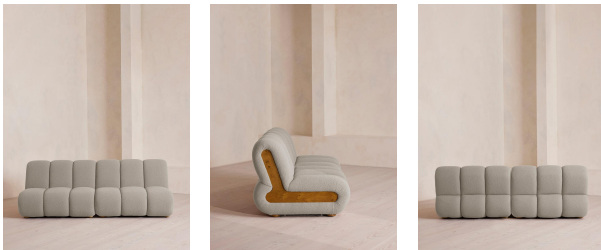

Noelle Sectional Sofa, Four Seater, Textured Wool Boucle, Pistachio, Us

\$12,390 Regular

\$10,532 Membership

Available in

	Velvet Rust		Velvet Lichen
	Velvet Camel		Velvet Royal Blue
	Velvet Porcelain		Velvet Mustard
	Velvet Olive		Velvet Taupe
	Velvet Antique Rose		Velvet Grey Blue
	Boucle Natural		Boucle Pistachio
	Boucle Coral		Boucle Kelp

Product details

Fully upholstered in boucle with Pippy Oak sides, the modular design of this statement sofa is made to adapt to any living space.

Designed to integrate into your living area or social space, the four-seater Noelle sofa includes two curved armchair module units that let you create the shape you desire. Taking design cues from the interiors of 180 House, its comfortable silhouette is complemented by aged Pippy Oak sides with a burl finish.

Oak. Filling: Foam with fiber. Fabric: Boucle 54%

Wool, 21% Recycled Cotton, 15% Viscose, 10% Linen

Fabric: 54% Wool, 21% Recycled Cotton, 15%

Viscose, 10% Linen

Feet: Oak

Filling: Foam with fiber

Frame: Engineered Hardwood

Removable cushions: No

Removable legs: No

Seat depth: 22.8"

Seat height: 15.7"

Seat width: 86.6"