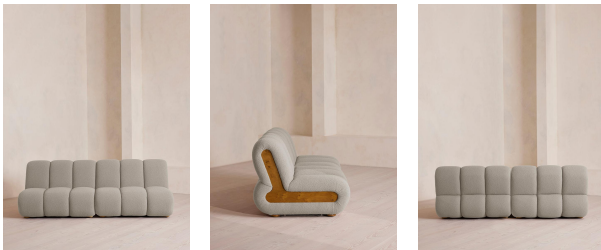

## Noelle Sectional Sofa, Four Seater, Textured Wool Boucle, Pistachio, Us

\$12,390 Regular

\$10,532 Membership

### Product details

Fully upholstered in boucle with Pippy Oak sides, the modular design of this statement sofa is made to adapt to any living space.

Designed to integrate into your living area or social space, the four-seater Noelle sofa includes two curved armchair module units that let you create the shape you desire. Taking design cues from the interiors of 180 House, its comfortable silhouette is complemented by aged Pippy Oak sides with a burl finish.

### Dimensions

Product dimensions: H79 x W220 x D100cm / H31 x W87 x D39"

Product weight: 110kg / 242.5lbs

Number of boxes: 1

Fabric: 54% Wool, 21% Recycled Cotton, 15%

Viscose, 10% Linen

Feet: Oak

Filling: Foam with fiber

Frame: Engineered Hardwood

Removable cushions: No

Removable legs: No

Seat depth: 22.8"