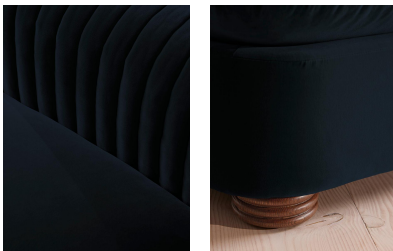

Rava Three Seater Sofa, Velvet, Royal Blue, Us

\$3,990 Regular

\$3,392 Membership

Sizes

Three Seater Sofa

Available in

- | | | | |
|---|---------------------|---|-------------------|
|  | Velvet Rust |  | Velvet Lichen |
|  | Velvet Camel |  | Velvet Royal Blue |
|  | Velvet Porcelain |  | Velvet Mustard |
|  | Velvet Olive |  | Velvet Taupe |
|  | Velvet Antique Rose |  | Velvet Grey Blue |
|  | Velvet Chocolate | | |

Product details

A soft, rounded three-seater silhouette with a fluted backrest is fully upholstered in velvet. Fully wrapped in velvet, the multi-functional Rava sofa is inspired by the social spaces in Soho House Nashville. Available fully formed or as separate modules, it pieces together with discrete crocodile clips to offer various seating arrangements to suit your own space.

Dimensions

Product dimensions: H74 x W231 x D102cm / H29 x W91 x D40"

Product weight: 87kg / 191.8lbs

Details

Arm height: 29.1"

Assembly required: No

Care instructions: Professional upholstery cleaning

Fabric: 85% Cotton, 15% Polyester (100% Cotton Pile)

Feet: Oak

Filling: Foam, feather and fiber

Frame: Engineered Hardwood

Removable cushions: Yes

Removable legs: No

Seat depth: 28"

Seat height: 16.9"

Seat width: 67.7"