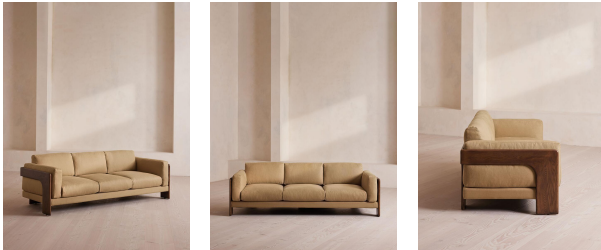

Marcia Three Seater Sofa, Linen, Wheat, Us

£4,495

Regular

£3,821

Membership

Available in

- | | |
|---|---|
|  Linen Wheat |  Linen Bisque |
|  Linen Ochre |  Linen Sage |
|  Linen Olive |  Linen Sienna |
|  Linen Antique Rose |  Linen Mushroom |
|  Linen Prussian Blue |  Linen Indigo |
|  Velvet Olive |  Velvet Grey Blue |
|  Velvet Rust |  Velvet Lichen |
|  Velvet Camel |  Velvet Royal Blue |
|  Velvet Porcelain |  Velvet Mustard |
|  Velvet Taupe |  Velvet Antique Rose |

Product details

Echoing the relaxed social setting of Shoreditch House, the Marcia three-seater sofa has a laid-back silhouette with a solid oak frame. Its feather-wrapped cushions are fully reversible, and come upholstered in your choice of velvet or linen in our made-to-order colour palette.

Dimensions

Product dimensions: H78 x W221 x D87cm / H31 x W87 x D34"

Product weight: 65kg / 143.3lbs

Details

Arm height: 24.4"

Care instructions: Professional upholstery cleaning only

Composition: Frame: Oak and birch. Filling: Foam, fiber and feather. Fabric: Velvet.

Fabric: 100% Linen

Feet: Oak

Filling: Foam, fiber and feather

Removable cushions: Yes

Removable legs: No

Seat depth: 23.2"

Seat height: 16.5"

Seat width: 70.1"