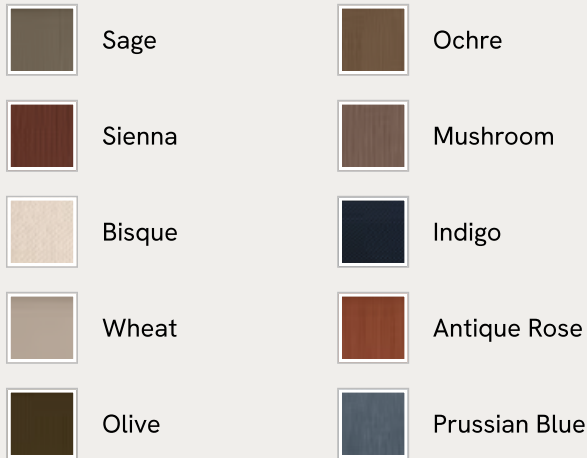

## Belsa Bed, California King, Linen, Mushroom, US

**\$4,895** Regular price

**\$4,161** Member price

Softened by curved corners, a solid oak frame is upholstered in natural linen.

Taking cues from the styles seen throughout the bedrooms of White City House, the Belsa bed has a solid oak frame softened by curved corners that hug the mattress. Its head and footboard are slightly cushioned, and upholstered in natural linen.

### Available in 10 linens

### Available in 8 velvets