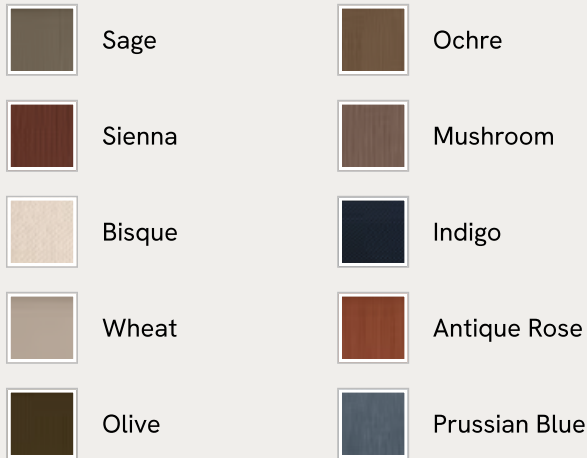

Belsa Bed, California King, Linen, Sienna, US

\$4,895 Regular price

\$4,161 Member price

Softened by curved corners, a solid oak frame is upholstered in natural linen.

Taking cues from the styles seen throughout the bedrooms of White City House, the Belsa bed has a solid oak frame softened by curved corners that hug the mattress. Its head and footboard are slightly cushioned, and upholstered in natural linen.

Available in 10 linens

Available in 8 velvets

Available in 4 sizes

Full (H110 x W146 x D203cm / H43 x W57 x D80")
 Queen (H110 x W164 x D216cm / H43 x W64 x D85")
 King (H110 x W204 x D216cm / H43 x W80 x D85")
 California King (H110 x W194 x D226cm / H43 x W76 x D89")