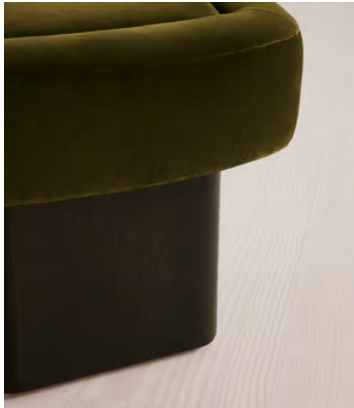

## Ralph Footstool, Velvet, Olive, US

**\$850** Regular price

**\$723** Member price

Reconstituted cherry burl wood with a deep olive stain creates a geometric silhouette.

The square silhouette of our Ralph footstool is softened by the rounded corners of its cushioned top. The base is crafted from a reconstituted cherry burl veneer with a deep olive stain to complement its velvet upholstery.