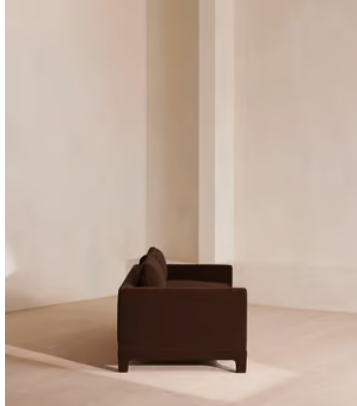

SOHO HOME

Ashford Three Seater, Sofa, Velvet, Chocolate, US

\$4,995 Regular price

\$4,246 Member price

A structured silhouette defined by angular arms is softened by feather-wrapped velvet cushions.

Referencing the seating areas of Brooklyn's DUMBO House, the three-seater Ashford sofa's structured silhouette is contrasted against velvet upholstery that comes in our full range of made-to-order colors.

Trimmed with angular arms, its wide, deep seats are fitted with feather-wrapped cushions.

Dimensions

Dimensions: H83 x W220 x D102cm / H33 x W87 x D40"

Weight: 70kg / 154.3lbs

Details

Arm height: 20.1"

Feet: Steel

Filling: Seat: Foam and feather wrap. Back: Feather

Frame: Birch

Removable cushions: Yes

Removable legs: Yes

Seat depth: 20.9"

Seat height: 16.9"

Seat width: 65"

Available in 10 linens