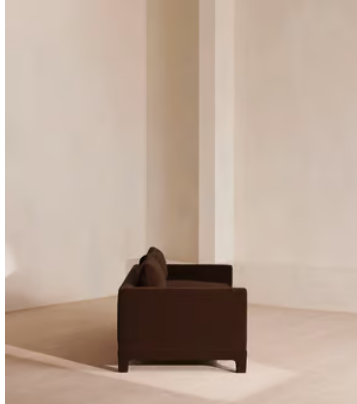

## Ashford Three Seater, Sofa, Velvet, Chocolate, US

**\$4,995** Regular price

**\$4,246** Member price

A structured silhouette defined by angular arms is softened by feather-wrapped velvet cushions.

Referencing the seating areas of Brooklyn's DUMBO House, the three-seater Ashford sofa's structured silhouette is contrasted against velvet upholstery that comes in our full range of made-to-order colors.

Trimmed with angular arms, its wide, deep seats are fitted with feather-wrapped cushions.

### Dimensions

**Dimensions:** H83 x W220 x D102cm / H33 x W87 x D40"

**Weight:** 70kg / 154.3lbs

### Details

**Arm height:** 20.1"

**Feet:** Steel

**Filling:** Seat: Foam and feather wrap. Back: Feather

**Frame:** Birch

**Removable cushions:** Yes

**Removable legs:** Yes

**Seat depth:** 20.9"