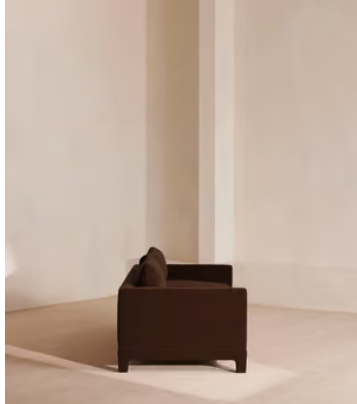

SOHO HOME

Ashford Three Seater, Sofa, Velvet, Chocolate, US

\$4,995 Regular price

\$4,246 Member price

A structured silhouette defined by angular arms is softened by feather-wrapped velvet cushions.

Referencing the seating areas of Brooklyn's DUMBO House, the three-seater Ashford sofa's structured silhouette is contrasted against velvet upholstery that comes in our full range of made-to-order colors.

Trimmed with angular arms, its wide, deep seats are fitted with feather-wrapped cushions.

Dimensions

Product dimensions: H83 x W220 x D102cm / H33 x W87 x D40"

Product weight: 70kg / 154.3lbs

Details

Arm height: 20.1"

Feet: Steel

Filling: Seat: Foam and feather wrap. Back: Feather

Frame: Birch

Removable cushions: Yes

Removable legs: Yes

Seat depth: 20.9"

Seat height: 16.9"

Seat width: 65"