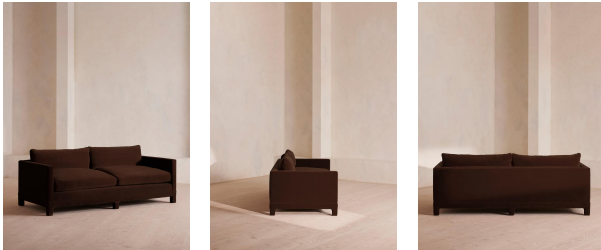

Ashford Three Seater, Sofa, Velvet, Chocolate, Us

\$4,995 Regular

\$4,246 Membership

Available in

	Linen Antique Rose		Linen Bisque
	Linen Indigo		Linen Mushroom
	Linen Ochre		Linen Olive
	Linen Prussian Blue		Linen Sage
	Linen Sienna		Linen Wheat
	Velvet Antique Rose		Velvet Camel
	Velvet Grey Blue		Velvet Lichen
	Velvet Mustard		Velvet Olive
	Velvet Porcelain		Velvet Rust
	Velvet Taupe		Velvet Chocolate

Sizes

Three Seater Sofa

Product details

A structured silhouette defined by angular arms is softened by feather-wrapped velvet cushions. Referencing the seating areas of Brooklyn's DUMBO House, the three-seater Ashford sofa's structured silhouette is contrasted against velvet upholstery that comes in our full range of made-to-order colors. Trimmed with angular arms, its wide, deep seats are fitted with feather-wrapped cushions.

Dimensions

Product dimensions: H83 x W220 x D102cm / H33 x W87 x D40"

Product weight: 70kg / 154.3lbs

Details

Arm height: 20.1"

Feet: Steel

Filling: Seat: Foam and feather wrap. Back: Feather

Frame: Birch

Removable cushions: Yes

Removable legs: Yes

Seat depth: 20.9"

Seat height: 16.9"

Seat width: 65"