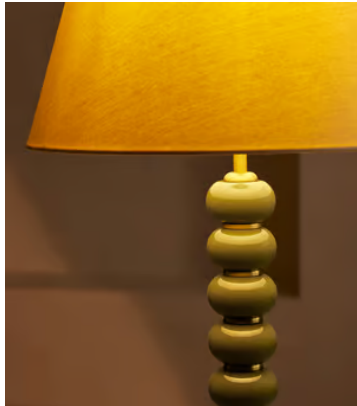

SOHO HOME

Greyson Floor Lamp, High Gloss Lacquer, Olive, US

\$1,295 Regular price

\$1,101 Member price

Designed for Soho House Rome, the Greyson floor lamp is an extension of the Greyson range, featuring a high-gloss lacquered ring base, partitioned with antique brass details and a complementary linen shade. This modernist-inspired style will become a sophisticated addition in the living room or hallway.