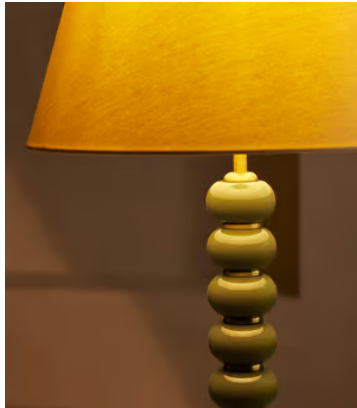

SOHO HOME

Greyson Floor Lamp, High Gloss Lacquer, Olive, US

\$1,395 Regular price

\$1,186 Member price

Designed for Soho House Rome, the Greyson floor lamp is an extension of the Greyson range, featuring a high-gloss lacquered ring base, partitioned with antique brass details and a complementary linen shade. This modernist-inspired style will become a sophisticated addition in the living room or hallway.