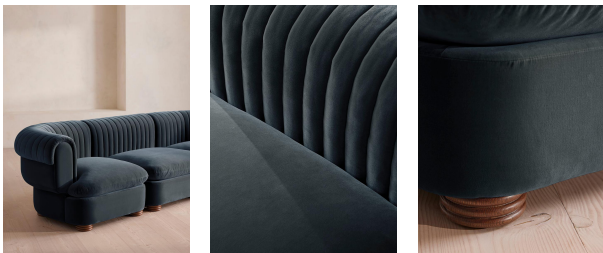

Rava Sectional Sofa, Four Seater, Velvet, Grey Blue, Us

\$5,785 Regular

\$4,917 Membership

Available in

- | | | | |
|---|---------------------|---|-------------------|
|  | Velvet Rust |  | Velvet Lichen |
|  | Velvet Camel |  | Velvet Royal Blue |
|  | Velvet Porcelain |  | Velvet Mustard |
|  | Velvet Olive |  | Velvet Taupe |
|  | Velvet Antique Rose |  | Velvet Grey Blue |
|  | Velvet Chocolate | | |

Sizes

Three Seater Sofa, Four Seater Sofa

Product details

A soft, rounded four-seater silhouette with a fluted backrest is fully upholstered in velvet. Fully wrapped in velvet, the multi-functional Rava sofa is inspired by the social spaces in Soho House Nashville. Available fully formed or as separate modules, it pieces together with discrete crocodile clips to offer various seating arrangements to suit your own space.

Dimensions

Product dimensions: H74 x W284 x D101cm / H29 x W76 x D40"

Product weight: 126kg / 277.8lbs

Number of boxes: 3

Details

Arm height: 28.7"

Assembly required: Yes

Care instructions: Professional upholstery cleaning

Fabric: 100% Cotton pile (85% Cotton, 15% Polyester)

Feet: Oak

Filling: Foam, feather and fiber

Frame: Engineered Hardwood

Removable cushions: Yes

Removable legs: No

Seat depth: 27.6"

Seat height: 16.9"