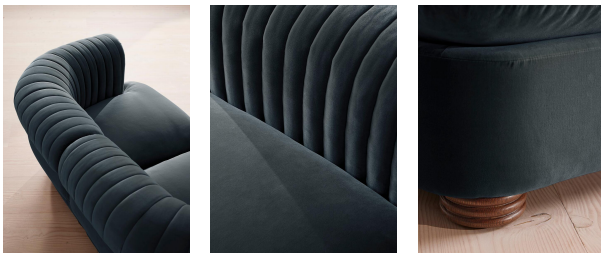

Rava Sectional Sofa, Three Seater, Velvet, Grey Blue, Us

£3,190

Regular

£2,712

Membership

Available in

- Velvet Grey Blue
- Velvet Lichen
- Velvet Rust
- Velvet Antique Rose
- Velvet Chocolate
- Velvet Camel
- Velvet Taupe
- Velvet Mustard
- Velvet Royal Blue
- Velvet Olive
- Velvet Porcelain

Sizes

Three Seater Sofa, Four Seater Sofa

Product details

A soft, rounded three-seater silhouette with a fluted backrest is fully upholstered in velvet. Fully wrapped in velvet, the multi-functional Rava sofa is inspired by the social spaces in Soho House Nashville. Available fully formed or as separate modules, it pieces together with discrete crocodile clips to offer various seating arrangements to suit your own space.

Fabric: 100% Cotton pile (85% Cotton, 15% Polyester)

Feet: Oak

Filling: Foam, feather and fiber

Frame: Engineered Hardwood

Removable cushions: Yes

Removable legs: No

Seat depth: 27.6"

Seat height: 16.9"

Seat width: 51.2"