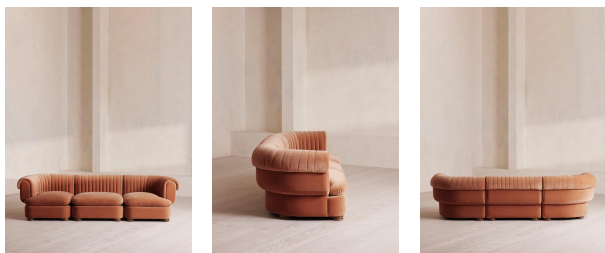

## Rava Sectional Sofa, Four Seater, Velvet, Antique Rose, Us

\$5,785 Regular

\$4,917 Membership

### Sizes

Three Seater Sofa, Four Seater Sofa

### Product details

A soft, rounded four-seater silhouette with a fluted backrest is fully upholstered in velvet. Fully wrapped in velvet, the multi-functional Rava sofa is inspired by the social spaces in Soho House Nashville. Available fully formed or as separate modules, it pieces together with discrete crocodile clips to offer various seating arrangements to suit your own space.

## Details

Arm height: 28.7"

Assembly required: Yes

Care instructions: Professional upholstery cleaning

Fabric: 100% Cotton pile (85% Cotton, 15% Polyester)

Feet: Oak

Filling: Foam, feather and fiber

Frame: Engineered Hardwood