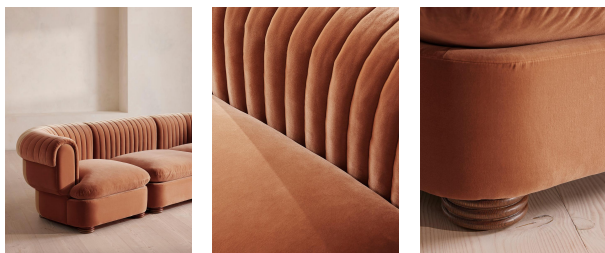

### Available in

- |   |                     |  |                   |
|---|---------------------|--|-------------------|
|    | Velvet Rust         |   | Velvet Lichen     |
|    | Velvet Camel        |   | Velvet Royal Blue |
|    | Velvet Porcelain    |   | Velvet Mustard    |
|    | Velvet Olive        |   | Velvet Taupe      |
|   | Velvet Antique Rose |  | Velvet Grey Blue  |
|  | Velvet Chocolate    |  |                   |

### Sizes

Three Seater Sofa, Four Seater Sofa

### Product details

A soft, rounded four-seater silhouette with a fluted backrest is fully upholstered in velvet. Fully wrapped in velvet, the multi-functional Rava sofa is inspired by the social spaces in Soho House Nashville. Available fully formed or as separate modules, it pieces together with discrete crocodile clips to offer various seating arrangements to suit your own space.