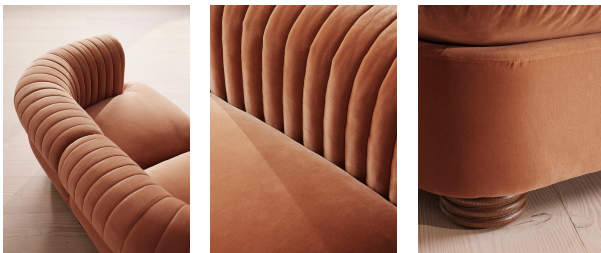

SOHO HOME

Rava Sectional Sofa, Three Seater, Velvet, Antique Rose, Us

\$3,990 Regular

\$3,392 Membership

Available in

	Velvet Rust		Velvet Lichen
	Velvet Camel		Velvet Royal Blue
	Velvet Porcelain		Velvet Mustard
	Velvet Olive		Velvet Taupe
	Velvet Antique Rose		Velvet Grey Blue
	Velvet Chocolate		

Sizes

Three Seater Sofa, Four Seater Sofa

Product details

A soft, rounded three-seater silhouette with a fluted backrest is fully upholstered in velvet. Fully wrapped in velvet, the multi-functional Rava sofa is inspired by the social spaces in Soho House Nashville. Available fully formed or as separate modules, it pieces together with discrete crocodile clips to offer various seating arrangements to suit your own space.

Fabric: 100% Cotton pile (85% Cotton, 15% Polyester)

Feet: Oak

Filling: Foam, feather and fiber

Frame: Engineered Hardwood

Removable cushions: Yes

Removable legs: No

Seat depth: 27.6"

Seat height: 16.9"

Seat width: 51.2"