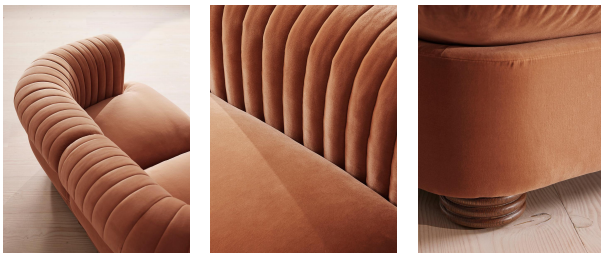

### Sizes

Three Seater Sofa, Four Seater Sofa

### Product details

A soft, rounded three-seater silhouette with a fluted backrest is fully upholstered in velvet. Fully wrapped in velvet, the multi-functional Rava sofa is inspired by the social spaces in Soho House Nashville. Available fully formed or as separate modules, it pieces together with discrete crocodile clips to offer various seating arrangements to suit your own space.