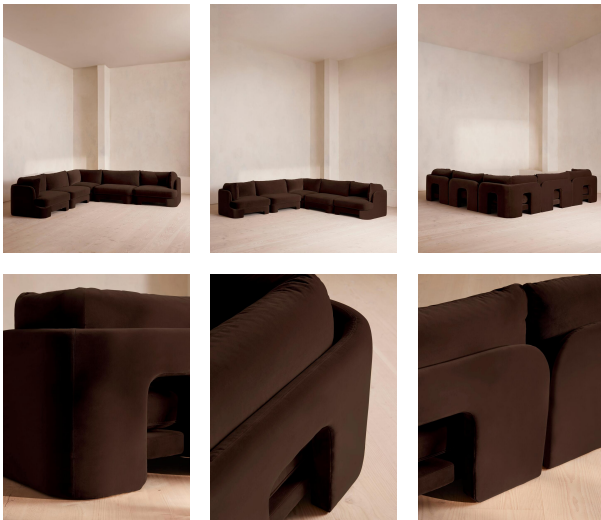

Dimensions

Product dimensions: H83 x W319 x D105cm / H33 x W126 x D42"

Product weight: 52kg / 114.6lbs

Number of boxes: 4