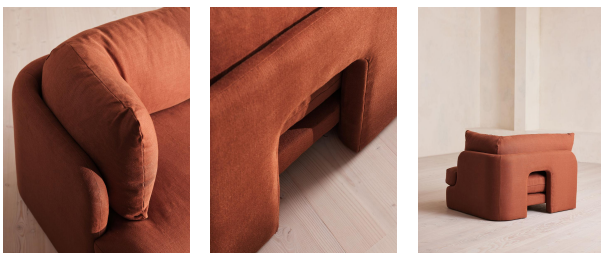

Dimensions

Product dimensions: H76 x W95 x D95cm / H30 x W37 x D37.4"

Product weight: 44.2kg / 97.4lbs

Details

Assembly required: Yes

Care instructions: Professional Upholstery

Cleaning only

Fabric: 100% Linen

Filling: Feather, foam and fiber

Frame: Birch and engineered hardwood

Removable cushions: Yes

Removable legs: No

Seat depth: 22.4"

Seat height: 16.5"

Seat width: 22.4"