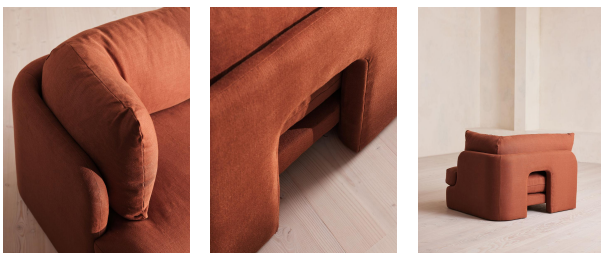

Fully upholstered in linen in a range of bespoke colours, our Odell modular sofa modules are specially designed to adapt to your living space. With feather-wrapped cushions fully upholstered in linen, its low profile has a unique arched back with cut-out detailing inspired by the interiors of 180 House.

Filling: Feather, foam and fiber

Frame: Birch and engineered hardwood

Removable cushions: Yes

Removable legs: No

Seat depth: 22.4"

Seat height: 16.5"

Seat width: 30.7"

SOHO HOME

Odell Sectional Sofa, Right Arm Module, Linen, Sienna, Us

\$2,195 Regular

\$1,866 Membership

Product details

An arched back with cut-out detailing creates a focal point from every angle, whichever configuration you choose.