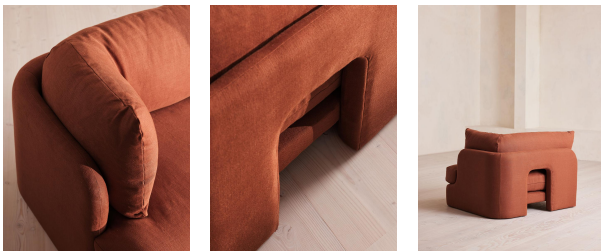

Dimensions

Product dimensions: H76 x W106 x D95cm / H30 x W41.7 x D37.4"

Product weight: 39.2kg / 86.4lbs

Details

Assembly required: Yes

Care instructions: Professional Upholstery

Cleaning only

Fabric: 100% Linen

Filling: Feather, foam and fiber

Frame: Birch and engineered hardwood

Removable cushions: Yes

Removable legs: No

Seat depth: 22.4"

Seat height: 16.5"

Seat width: 30.7"