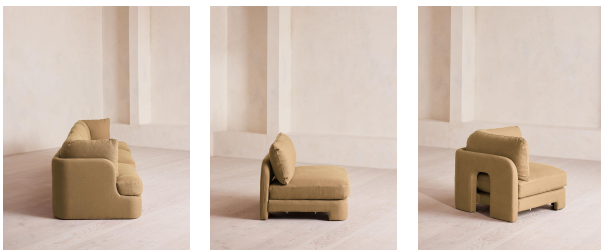

Fully upholstered in linen in a range of bespoke colours, our Odell modular sofa modules are specially designed to adapt to your living space. With feather-wrapped cushions fully upholstered in linen, its low profile has a unique arched back with cut-out detailing inspired by the interiors of 180 House.

Filling: Feather, foam and fiber

Frame: Birch and engineered hardwood

Removable cushions: Yes

Removable legs: No

Seat depth: 22.4"

Seat height: 16.5"

Seat width: 30.7"

SOHO HOME

Odell Sectional Sofa, Right Arm Module, Linen, Wheat, Us

\$2,195 Regular

\$1,866 Membership

Product details

An arched back with cut-out detailing creates a focal point from every angle, whichever configuration you choose.