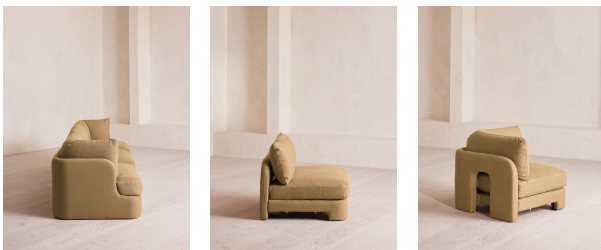

Removable legs: No

Seat depth: 22.4"

Seat height: 16.5"

Seat width: 30.7"

SOHO HOME