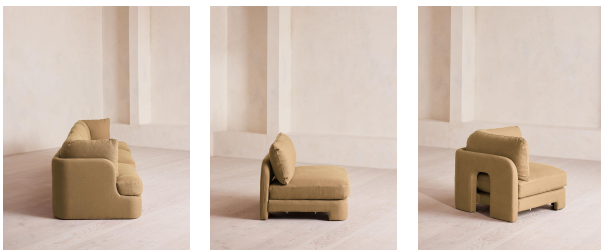

SOHO HOME

Odell Sectional Sofa, Left Arm Module, Linen, Wheat, Us

$2,195 Regular

$1,866 Membership

Product details

An arched back with cut-out detailing creates a focal point from every angle, whichever configuration you choose.

Fully upholstered in linen in a range of bespoke colours, our Odell modular sofa modules are specially designed to adapt to your living space. With feather-wrapped cushions fully upholstered in linen, its low profile has a unique arched back with cut-out detailing inspired by the interiors of 180 House.

Dimensions

Product dimensions: H76 x W106 x D95cm / H30 x W41.7 x D37.4"

Product weight: 48.6kg / 107.1lbs

Details

Assembly required: Yes

Care instructions: Professional Upholstery

Cleaning only

Fabric: 100% Linen

Filling: Feather, foam and fiber

Frame: Birch and engineered hardwood

Removable cushions: Yes

Removable legs: No

Seat depth: 22.4"

Seat height: 16.5"

Seat width: 30.7"