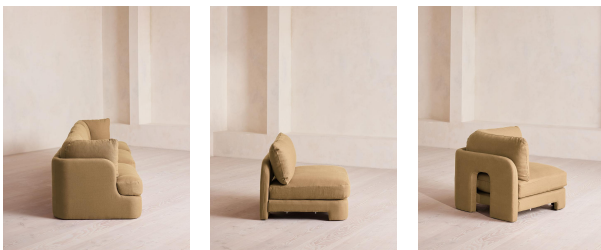

Fully upholstered in linen in a range of bespoke colours, our Odell modular sofa modules are specially designed to adapt to your living space. With feather-wrapped cushions fully upholstered in linen, its low profile has a unique arched back with cut-out detailing inspired by the interiors of 180 House.

Filling: Feather, foam and fiber

Frame: Birch and engineered hardwood

Removable cushions: Yes

Removable legs: No

Seat depth: 22.4"

Seat height: 16.5"

Seat width: 30.7"

SOHO HOME

Odell Sectional Sofa, Corner Module, Linen, Wheat, Us

\$2,195 Regular

\$1,866 Membership

Product details

An arched back with cut-out detailing creates a focal point from every angle, whichever configuration you choose.