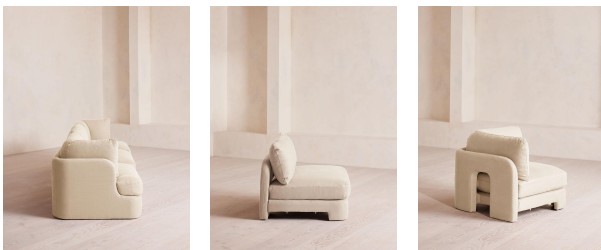

Fully upholstered in linen in a range of bespoke colours, our Odell modular sofa modules are specially designed to adapt to your living space.

With feather-wrapped cushions fully upholstered in linen, its low profile has a unique arched back with cut-out detailing inspired by the interiors of 180 House.

Fully upholstered in linen in a range of bespoke colors, our Odell sectional sofa is specially designed to adapt to your living space with its individual modules. With feather-wrapped cushions fully upholstered in linen, its low profile has a unique, arched back with cut-out detailing inspired by the interiors of 180 House.

Fabric: 100% Linen

Filling: Feather, foam and fiber

Frame: Birch and engineered hardwood

Removable cushions: Yes

Removable legs: No

Seat depth: 22.4"

Seat height: 16.5"

Seat width: 30.7"

SOHO HOME

Odell Sectional Sofa, Armless Module, Linen, Bisque, Us

\$1,995 Regular

\$1,696 Membership

Product details

An arched back with cut-out detailing creates a focal point from every angle, whichever configuration you choose.