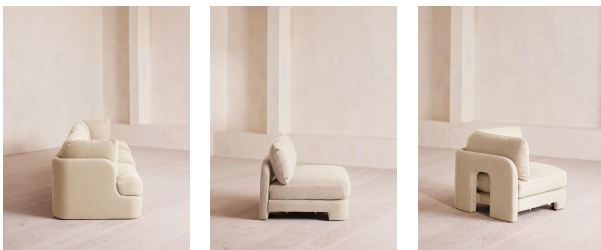

Fully upholstered in linen in a range of bespoke colours, our Odell modular sofa modules are specially designed to adapt to your living space.

With feather-wrapped cushions fully upholstered in linen, its low profile has a unique arched back with cut-out detailing inspired by the interiors of 180 House.

Filling: Feather, foam and fiber

Frame: Birch and engineered hardwood

Removable cushions: Yes

Removable legs: No

Seat depth: 22.4"

Seat height: 16.5"

Seat width: 30.7"

SOHO HOME

Odell Sectional Sofa, Right Arm Module, Linen, Bisque, Us

\$2,195 Regular

\$1,866 Membership

Product details

An arched back with cut-out detailing creates a focal point from every angle, whichever configuration you choose.