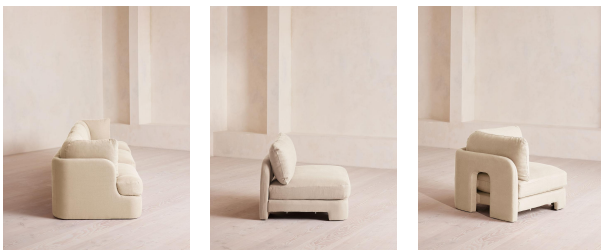

Fully upholstered in linen in a range of bespoke colours, our Odell modular sofa modules are specially designed to adapt to your living space.

With feather-wrapped cushions fully upholstered in linen, its low profile has a unique arched back with cut-out detailing inspired by the interiors of 180 House.

Filling: Feather, foam and fiber

Frame: Birch and engineered hardwood

Removable cushions: Yes

Removable legs: No

Seat depth: 22.4"

Seat height: 16.5"

Seat width: 30.7"

SOHO HOME

Odell Sectional Sofa, Four Seater, Loden, Bisque, Us

\$6,385 Regular

\$5,427 Membership

Product details

An arched back with cut-out detailing creates a focal point from every angle, whichever configuration you choose.

Fully upholstered in linen in a range of bespoke colors, our Odell sectional sofa is specially designed to adapt to your living space with its individual modules. With feather-wrapped cushions fully upholstered in linen, its low profile has a unique, arched back with cut-out detailing inspired by the interiors of 180 House.