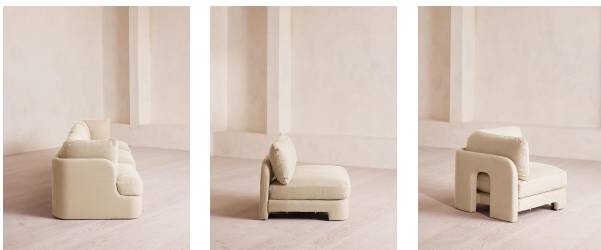

Fully upholstered in linen in a range of bespoke colours, our Odell modular sofa modules are specially designed to adapt to your living space.

With feather-wrapped cushions fully upholstered in linen, its low profile has a unique arched back with cut-out detailing inspired by the interiors of 180 House.

Fully upholstered in linen in a range of bespoke colors, our Odell sectional sofa is specially designed to adapt to your living space with its individual modules. With feather-wrapped cushions fully upholstered in linen, its low profile has a unique, arched back with cut-out detailing inspired by the interiors of 180 House.

Fabric: 100% Linen

Filling: Feather, foam and fiber

Frame: Birch and engineered hardwood

Removable cushions: Yes

Removable legs: No

Seat depth: 22.4"

Seat height: 16.5"

Seat width: 30.7"

SOHO HOME

Odell Sectional Sofa, Armless Module, Linen, Bisque, Us

\$1,995 Regular

\$1,696 Membership

Product details

An arched back with cut-out detailing creates a focal point from every angle, whichever configuration you choose.