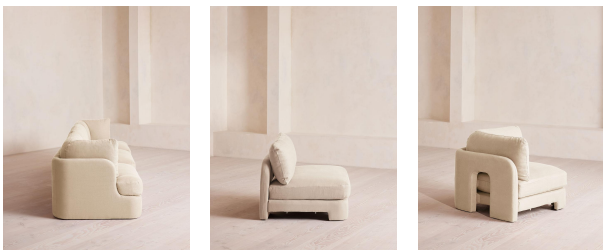

Fully upholstered in linen in a range of bespoke colours, our Odell modular sofa modules are specially designed to adapt to your living space.

With feather-wrapped cushions fully upholstered in linen, its low profile has a unique arched back with cut-out detailing inspired by the interiors of 180 House.

SOHO HOME

Odell Sectional Sofa, Armless Module, Linen, Bisque, Us

\$1,995 Regular

\$1,696 Membership

Product details

An arched back with cut-out detailing creates a focal point from every angle, whichever configuration you choose.

Filling: Feather, foam and fiber

Frame: Birch and engineered hardwood

Removable cushions: Yes

Removable legs: No

Seat depth: 22.4"

Seat height: 16.5"

Seat width: 30.7"

SOHO HOME

Odell Sectional Sofa, Corner Module, Linen, Bisque, Us

\$2,195 Regular

\$1,866 Membership

Product details

An arched back with cut-out detailing creates a focal point from every angle, whichever configuration you choose.