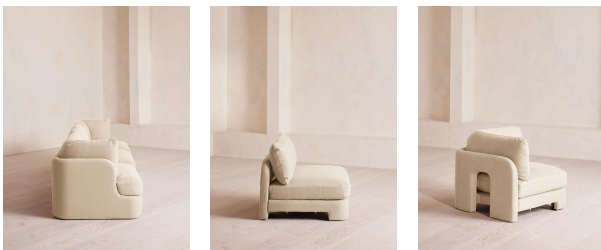

Fully upholstered in linen in a range of bespoke colours, our Odell modular sofa modules are specially designed to adapt to your living space.

With feather-wrapped cushions fully upholstered in linen, its low profile has a unique arched back with cut-out detailing inspired by the interiors of 180 House.

Filling: Feather, foam and fiber

Frame: Birch and engineered hardwood

Removable cushions: Yes

Removable legs: No

Seat depth: 22.4"

Seat height: 16.5"

Seat width: 30.7"

SOHO HOME

Odell Sectional Sofa, Right Arm Module, Linen, Bisque, Us

\$2,195 Regular

\$1,866 Membership

Product details

An arched back with cut-out detailing creates a focal point from every angle, whichever configuration you choose.