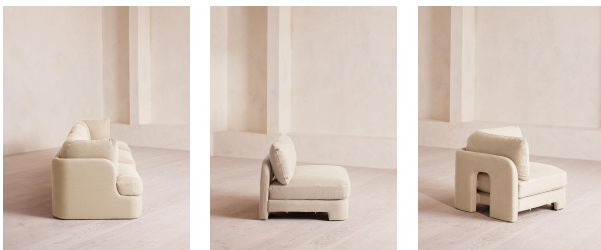

Fully upholstered in linen in a range of bespoke colours, our Odell modular sofa modules are specially designed to adapt to your living space. With feather-wrapped cushions fully upholstered in linen, its low profile has a unique arched back with cut-out detailing inspired by the interiors of 180 House.

Filling: Feather, foam and fiber

Frame: Birch and engineered hardwood

Removable cushions: Yes

Removable legs: No

Seat depth: 22.4"

Seat height: 16.5"

Seat width: 30.7"

SOHO HOME

Odell Sectional Sofa, Four Seater, Loden, Bisque, Us

\$6,385 Regular

\$5,427 Membership

Product details

An arched back with cut-out detailing creates a focal point from every angle, whichever configuration you choose.

Fully upholstered in linen in a range of bespoke colors, our Odell sectional sofa is specially designed to adapt to your living space with its individual modules. With feather-wrapped cushions fully upholstered in linen, its low profile has a unique, arched back with cut-out detailing inspired by the interiors of 180 House.