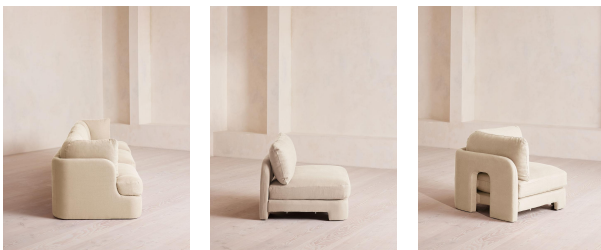

Fully upholstered in linen in a range of bespoke colours, our Odell modular sofa modules are specially designed to adapt to your living space. With feather-wrapped cushions fully upholstered in linen, its low profile has a unique arched back with cut-out detailing inspired by the interiors of 180 House.

Filling: Feather, foam and fiber

Frame: Birch and engineered hardwood

Removable cushions: Yes

Removable legs: No

Seat depth: 22.4"

Seat height: 16.5"

Seat width: 30.7"

SOHO HOME

Odell Sectional Sofa, Right Arm Module, Linen, Bisque, Us

\$2,195 Regular

\$1,866 Membership

Product details

An arched back with cut-out detailing creates a focal point from every angle, whichever configuration you choose.