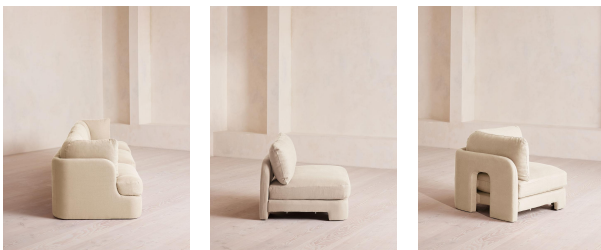

Fully upholstered in linen in a range of bespoke colours, our Odell modular sofa modules are specially designed to adapt to your living space. With feather-wrapped cushions fully upholstered in linen, its low profile has a unique arched back with cut-out detailing inspired by the interiors of 180 House.

Fully upholstered in linen in a range of bespoke colors, our Odell sectional sofa is specially designed to adapt to your living space with its individual modules. With feather-wrapped cushions fully upholstered in linen, its low profile has a unique, arched back with cut-out detailing inspired by the interiors of 180 House.

Fabric: 100% Linen

Filling: Feather, foam and fiber

Frame: Birch and engineered hardwood

Removable cushions: Yes

Removable legs: No

Seat depth: 22.4"

Seat height: 16.5"

Seat width: 30.7"

SOHO HOME

Odell Sectional Sofa, Armless Module, Linen, Bisque, Us

\$1,995 Regular

\$1,696 Membership

Product details

An arched back with cut-out detailing creates a focal point from every angle, whichever configuration you choose.