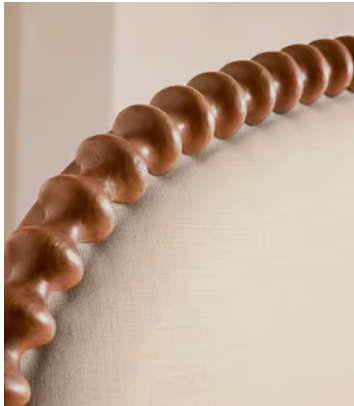

SOHO HOME

Mika Bed, King, Linen, Bisque, US

\$5,695 Regular price

\$4,841 Member price

Fully upholstered in natural linen, a curved headboard surrounded by bobbin detailing creates a focal point for your bedroom.

Mirroring the styles seen in Soho House Nashville with its curved headboard, the Mika bed is carved from solid turned timber surrounded by intricate bobbin detailing. Fully upholstered in natural linen that comes in our full made-to-order palette, it's trimmed with a matching valance.

Details

Assembly required: Yes

Clearance: 9.4"

Composition: Poplar Wood, Plywood, Linen

Fabric: 100% Linen

Feet: Plastic glide

Filling: Foam

Finish: Walnut, antique brass and Linen