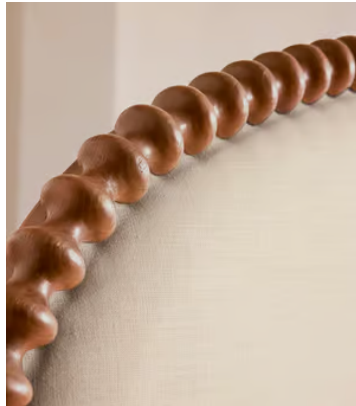

SOHO HOME

Mika Bed, King, Linen, Bisque, US

\$5,695 Regular price

\$4,841 Member price

Fully upholstered in natural linen, a curved headboard surrounded by bobbin detailing creates a focal point for your bedroom.

Mirroring the styles seen in Soho House Nashville with its curved headboard, the Mika bed is carved from solid turned timber surrounded by intricate bobbin detailing. Fully upholstered in natural linen that comes in our full made-to-order palette, it's trimmed with a matching valance.

Details

Assembly required: Yes

Clearance: 9.4"

Composition: Poplar Wood, Plywood, Linen

Fabric: 100% Linen

Feet: Plastic glide

Filling: Foam

Finish: Walnut, antique brass and Linen