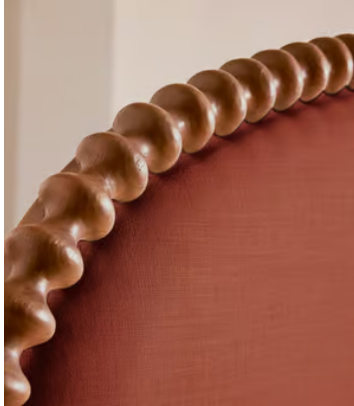

SOHO HOME

Mika Bed, King, Linen, Sienna, US

\$5,695 Regular price

\$4,841 Member price

Fully upholstered in natural linen, a curved headboard surrounded by bobbin detailing creates a focal point for your bedroom.

Mirroring the styles seen in Soho House Nashville with its curved headboard, the Mika bed is carved from solid turned timber surrounded by intricate bobbin detailing. Fully upholstered in natural linen that comes in our full made-to-order palette, it's trimmed with a matching valance.

Finish: Walnut, antique brass and Linen

Footboard dimensions: H15 x W81 x D5.5 inches

Frame: Walnut wood

Hardware: Brass feet

Headboard dimensions: H52 x W81 x D30 inches

Mattress size: US King

Removable legs: No