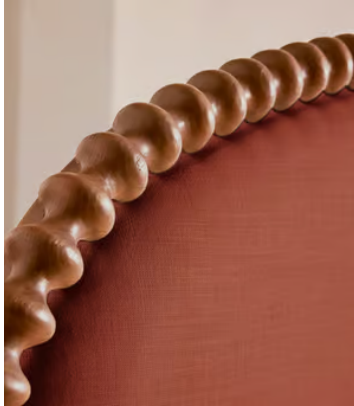

## Mika Bed, King, Linen, Sienna, US

**\$5,695** Regular price

**\$4,841** Member price

Fully upholstered in natural linen, a curved headboard surrounded by bobbin detailing creates a focal point for your bedroom.

Mirroring the styles seen in Soho House Nashville with its curved headboard, the Mika bed is carved from solid turned timber surrounded by intricate bobbin detailing. Fully upholstered in natural linen that comes in our full made-to-order palette, it's trimmed with a matching valance.