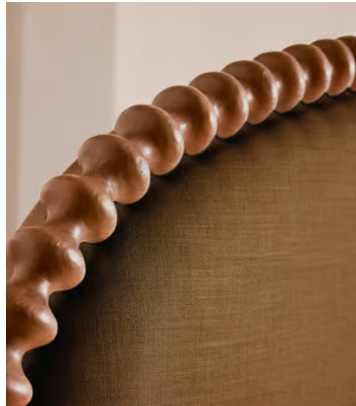

## Mika Bed, Queen, Linen, Ochre, US

\$5,395 Regular price

\$4,586 Member price

Fully upholstered in natural linen, a curved headboard surrounded by bobbin detailing creates a focal point for your bedroom.

Mirroring the styles seen in Soho House Nashville with its curved headboard, the Mika bed is carved from solid turned timber surrounded by intricate bobbin detailing. Fully upholstered in natural linen that comes in our full made-to-order palette, it's trimmed with a matching valance.