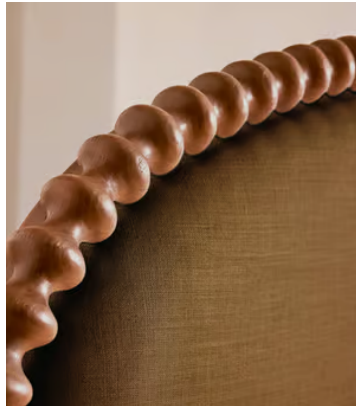

SOHO HOME

Mika Bed, Queen, Linen, Ochre, US

\$5,395 Regular price

\$4,586 Member price

Fully upholstered in natural linen, a curved headboard surrounded by bobbin detailing creates a focal point for your bedroom.

Mirroring the styles seen in Soho House Nashville with its curved headboard, the Mika bed is carved from solid turned timber surrounded by intricate bobbin detailing. Fully upholstered in natural linen that comes in our full made-to-order palette, it's trimmed with a matching valance.

Details

Assembly required: Yes

Clearance: 9.4"

Composition: Poplar Wood, Plywood, Linen

Fabric: 100% Linen

Feet: Plastic glide

Filling: Foam

Finish: Walnut, antique brass and Linen