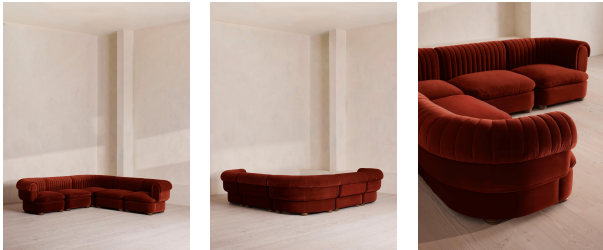

Rava Sectional Sofa, Corner Sofa, Velvet, Rust Us

\$9,575 Regular

\$8,139 Membership

Available in

- | | | | |
|---|---------------------|---|-------------------|
|  | Velvet Rust |  | Velvet Lichen |
|  | Velvet Camel |  | Velvet Royal Blue |
|  | Velvet Porcelain |  | Velvet Mustard |
|  | Velvet Olive |  | Velvet Taupe |
|  | Velvet Antique Rose |  | Velvet Grey Blue |
|  | Velvet Chocolate | | |

Product details

A soft, rounded silhouette with a fluted backrest is fully upholstered in velvet.

Fully wrapped in velvet, the multi-functional Rava corner sofa is inspired by the social spaces in Soho House Nashville. Available fully formed or as separate modules, it pieces together with discrete crocodile clips to offer various seating arrangements to suit your own space.

Dimensions

Product dimensions: H74 x W284 x D284cm / H29 x W76 x D40"

Product weight: 211kg / 465.2lbs

Number of boxes: 5

Details

Arm height: 28.7"

Assembly required: Yes

Care instructions: Professional upholstery cleaning

Fabric: 100% Cotton pile (85% Cotton, 15% Polyester)

Feet: Oak

Filling: Foam, feather and fiber

Frame: Engineered Hardwood

Removable cushions: Yes

Removable legs: No

Seat depth: 86.6"

Seat height: 16.9"