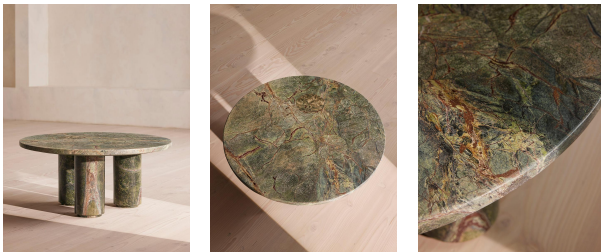

Dimensions

Product dimensions: H55 x W43 x D43cm / H22 x W17 x D17"

Product weight: 82kg / 180.8lbs

Number of boxes: 2